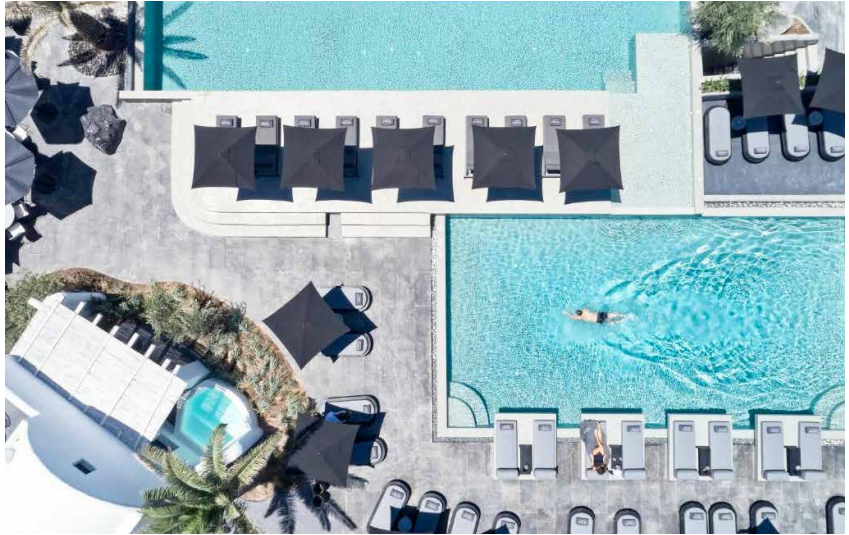

A few outdoor deco cushions create extra cosiness in your garden. Choose energising colours to create a pop of colour or go for earth tones for a more chic and relaxing vibe.

PROJECT REFERENCES

Fairmont Royal palm - Marrakesh - Marrocco
Sea lounge - Porto-Vecchio - Corsica
Cove beach - Dubai - UAE
Limonade Maillot - Paris - France
Kempinski - Aqaba - Jordan
Jules Bar - Kortrijk - Belgium
Radisson Blu - Wiesbaden - Germany
Limonade Maillot - Paris - France
Wittamer - Brussels - Belgium
Kempinski Hotel - Bruges - Belgium
Blue Origin - Deerlijk - Belgium
Blue Buddha Beachclub - Knokke - Belgium
Collin's Beach - Knokke - Belgium
Bar d'O Beach Club - Knokke - Belgium
Blue Buddha beach club - Knokke - Belgium
Kruisheren Hotel - Maastricht - The Netherlands
Country Club - Samois Sur Seine - France
Koevert - Avelgem - Belgium
Le Couvent des Minimes - Mane - France
Hôtel Julien - Fouday - France
Peninsula - Paris - France
Golf Up - Grimaud - France
Nørgaard - Hornbaek - Denmark
La Plage - Casadelmar - Corsica
Yacht Club - Porto Montenegro
Botanic Sanctuary - Antwerp - Belgium
La Gazelle d'Or - Tunesia
Parkhotel - Kortrijk - Belgium
Domaine de coyeux - Beaumes-de-Venise - France
Royal Hideaway Corales - Tenerife - Spain
Eyebar - Hong Kong - China
Honi Honi Bar - Hong Kong - China
Wooloo Mooloo - Hong Kong - China
Retreat & Spa - Maledives
Berjaya Hotel - Kuala Lumpur - Malaysia
Mulia Hotel - Bali - Indonesia
Age-Hassim Hill - Singapore
Joe's Café - Doha - Qatar
Utopia - Abu Dhabi
Mercure Hotel Harbourside - Carens - Australia
Omma - Santorini - Greece
Royalton Hotel Riviera Cancun - Mexico
Ocean Club - Marbella - Spain
Grand Palladium Lady Hamilton - Jamaïca
Radisson Blu - Dakar - Senegal
Golf Club Saint-Tropez - Saint Tropez - France
La mère germaine - Châteauneuf-du-Pape - France
Villa Gemini - Mykonos - Greece
The Ritz-Carlton - Cyprus