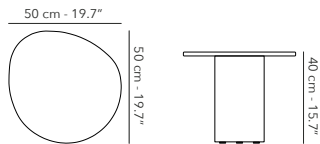

ORGANIC NESTING SIDE TABLE 50 x 50 cm

	FUCOMST15 frame - structure		X01 mist

12 kg
26.5 lbs