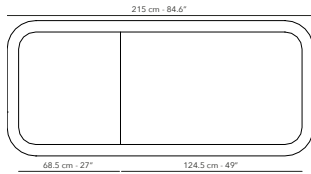

SUNLOUNGER

W62 teak

C018 sienna

fabric of choice

38.3 kg
84.4 lbs