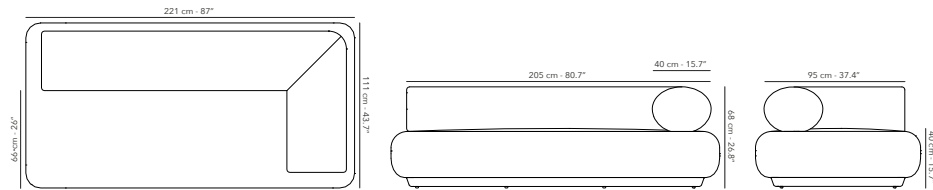

SOFA 3S WITH LEFT CORNER

	FUTATTSLC01 frame & cushions	W62 teak	61.1 kg 134.7 lbs
		fabric of choice