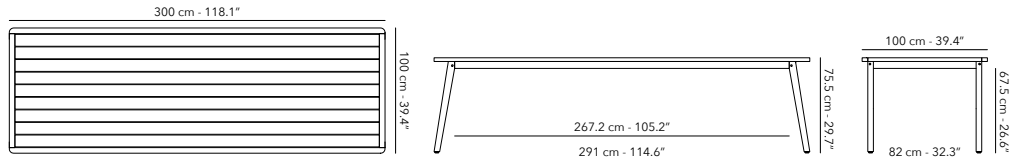

DINING TABLE 300 x 100 cm

	FUKAIDT47 frame - structure		W62 teak

68.3 kg
150.6 lbs