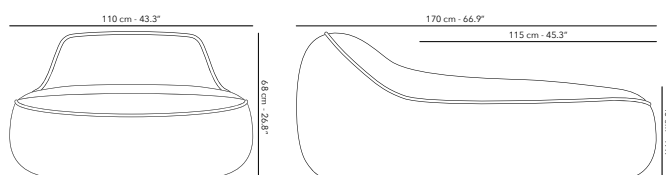

BOLSA

Filling of mixed fibre, polyester fibre & EPS beads.
Bottom is made of black textilene, water-repellent.
100% made in Belgium.

LOUNGE CHAIR 1S 125 cm

	FUBOL1S	fabric of choice	
	piping passepoil bies	Y08 biarritz NEW	
		Y41 blade NEW	

14.5 kg
31.9 lbs

Fabric of choice.
Find an overview on p. 247
Packed in a carton box.
Protection cover available.

CHAISE LONGUE 150 cm

	FUBOLCL150	fabric of choice	
	piping passepoil bies	Y08 biarritz NEW	
		Y41 blade NEW	

20.5 kg
45.2 lbs

Fabric of choice.
Find an overview on p. 247
Packed in a carton box.
Protection cover available.

CHAISE LONGUE 170 cm

	FUBOLCL170	fabric of choice	
	piping passepoil bies	Y08 biarritz NEW	
		Y41 blade NEW	

Fabric of choice.
Find an overview on p. 247
Packed in a carton box.
Protection cover available.