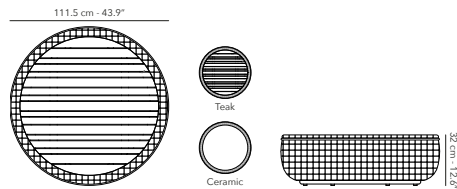

SIDE TABLE ø 45 cm

	FUTONST10 frame - structure		A03R05 linen & seal
	FUTONTOP10 table top - plateau - tafelblad		W62 teak
			K14 taupegrey

W62
6.9 kg
15.2 lbs