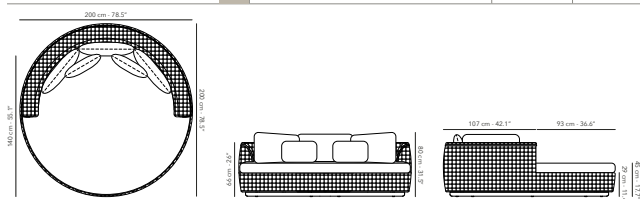

TONDO

DAYBED

		FUTONDB04 frame - structure		A03R05 linen & seal
	QUICK DRY	CUTONDB04 cushions - coussins - kussens		C016 pampas cat. C
	COMFORT	CUTONDB04-CF cushions - coussins - kussens		C016 pampas cat. C

65.9 kg
145.3 lbs

Other fabrics upon request.
Find an overview on p. 247
Protection cover available.

PRANA BASKET set

	DEBASPRA-SET frame - structure		D05 seal

13.7 kg
16.5 lbs