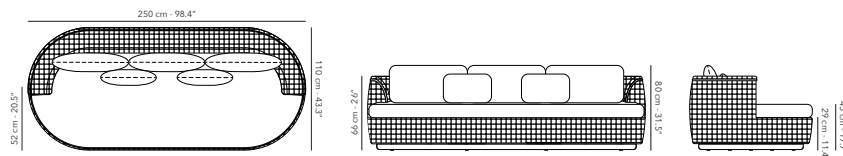

TONDO

UPDATED

Powder coated aluminium frame with multicoloured rope 30 mm.
Cushions are weatherproof and colour resistant.
Table top is made of solid teak or ceramic 12 mm.

DINING ARMCHAIR

NEW

	FUTONAC13 cushions - coussins - kussens		W62R05 teak & seal
	CUTONAC13 cushions - coussins - kussens		C016 pampas cat. C quick dry foam
	OPTIONAL CUTONBAAC13 back cushion - coussin de dos - rugkussen		C016 pampas cat. C quick dry foam

8.6 kg
9 lbs

Other fabrics upon request.
Find an overview on p. 247
Protection cover available.

LOUNGE CHAIR 15

	FUTON1S09 frame - structure		A03R05 linen & seal
	QUICK DRY CUTON1S09 cushions - coussins - kussens		C016 pampas cat. C
	COMFORT CUTON1S09-CF cushions - coussins - kussens		C016 pampas cat. C

27.2 kg
36.5 lbs

360° rotation through the swivel system.
Other fabrics upon request.
Find an overview on p. 247
Protection cover available.

SOFA 3S

	FUTON3S08 frame - structure		A03R05 linen & seal
	QUICK DRY CUTON3S08 cushions - coussins - kussens		C016 pampas cat. C
	COMFORT CUTON3S08-CF cushions - coussins - kussens		C016 pampas cat. C

65.5 kg
144.4 lbs

Other fabrics upon request.
Find an overview on p. 247
Protection cover available.