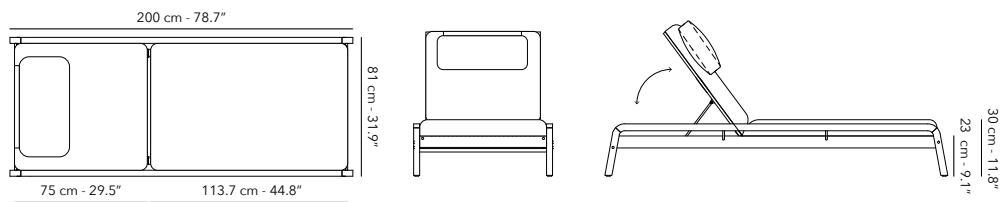

SUNLOUNGER

	FUKAISL09 frame - structure		W62R18 teak & cinnamon
	CUKAISL09 seat & headrest cushions coussins d'assise et appuie-tête ligkussen & hoofdsteun		C801 saffron & barolo 🕒

22.9 kg
50.5 lbs