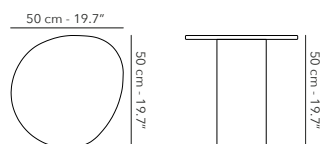

ORGANIC NESTING COFFEE TABLE 145 x 100 cm

	FUCOMLT20 frame - structure		X01 mist

48.5 kg
106.9 lbs

Protection cover available.

ORGANIC NESTING SIDE TABLE 50 x 40 cm

	FUCOMST14 frame - structure		X01 mist

11 kg
24.3 lbs

ORGANIC NESTING SIDE TABLE 50 x 50 cm

	FUCOMST15 frame - structure		X01 mist

12 kg
26.5 lbs