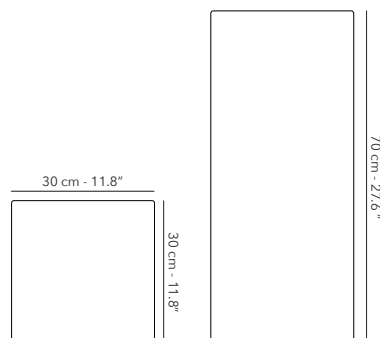

DEDUN.S-W62
teak block

W62 teak

27.4 kg
60.4 lbs

DUNCAN 70 x 30 x 30 cm

NEW

DEDUN.M-W62
Duncan teak block

W62 teak

31 kg
68.3 lbs