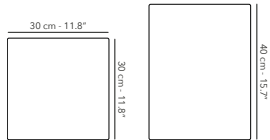

NESTING TABLES

KOBE SIDE TABLE ø 50 cm

FUKOBST12
Kobe side table large

W62 teak

38.3 kg
84.4 lbs

DUNCAN

DEDUN.S-W62
teak block

W62 teak

27.4 kg
60.4 lbs

DUNCAN 70 x 30 x 30 cm

NEW

DEDUN.M-W62
Duncan teak block

W62 teak

31 kg
68.3 lbs