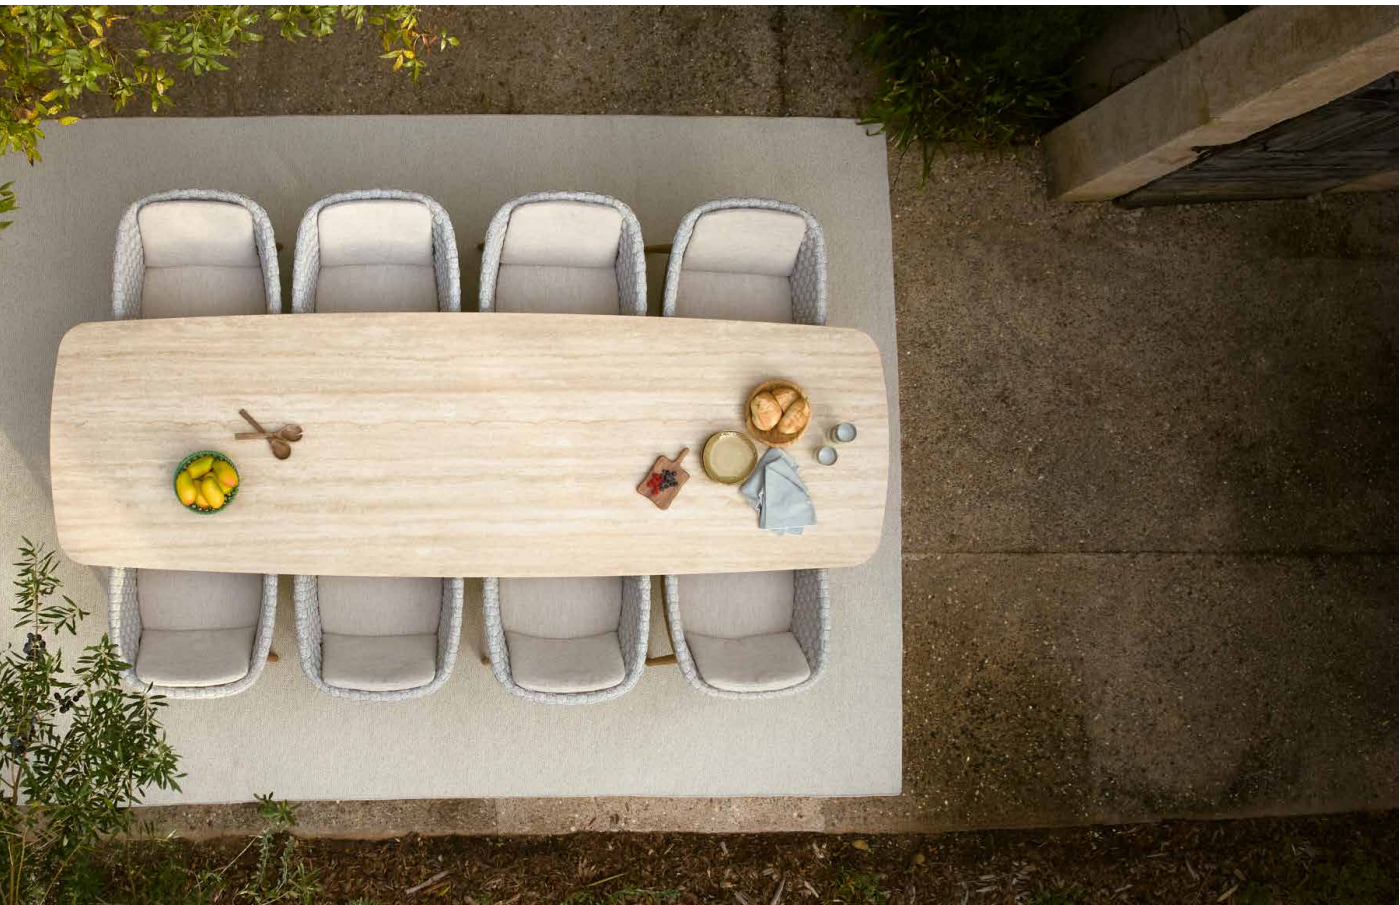

LEGNA

The Legna dining collection combines natural warmth with contemporary refinement.

Its solid teak frame brings timeless character, while the 12 mm ceramic tabletop adds a sleek, durable finish, perfectly balancing elegance and performance for outdoor dining.

LEGNA dining table 320 x 100 cm teak & earth - TONDO dining armchairs pampas - IONA rug 300 x 400 cm