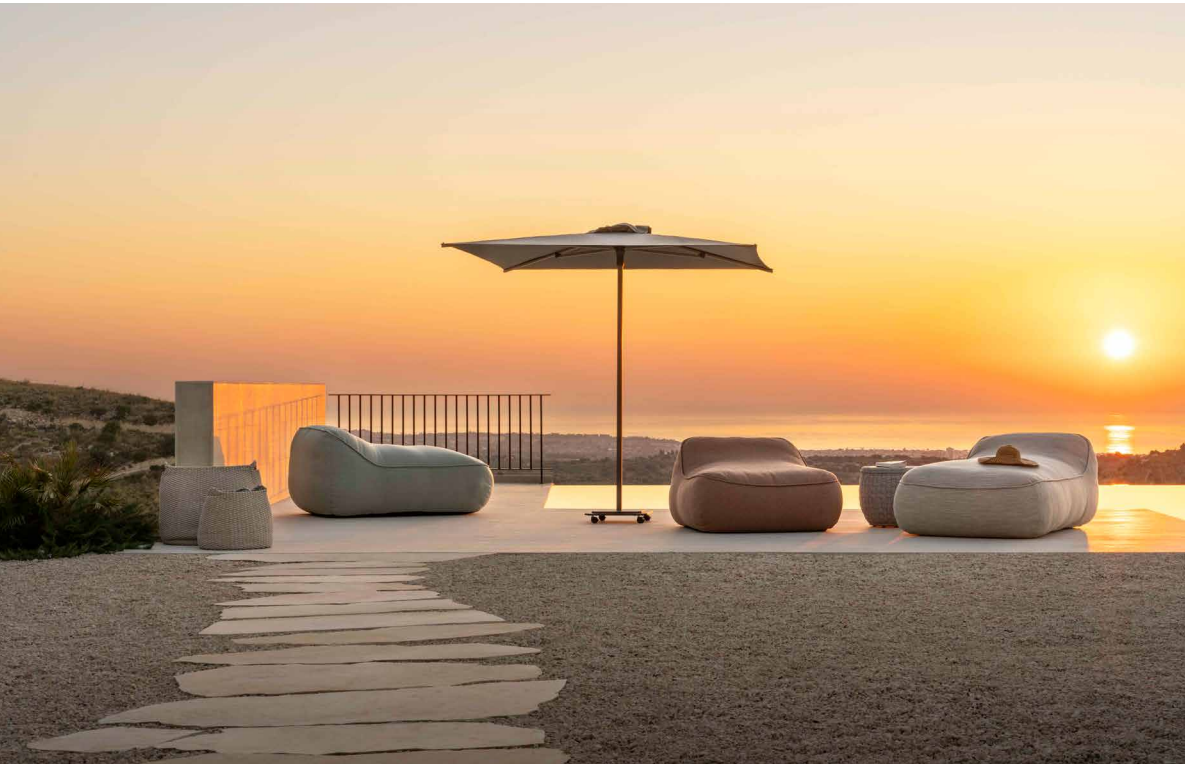

BOLSA 125 cm azul & 170 cm matcha, lime - TONDO side table teak - PRANA baskets seal - JCP: 102 cappuccino & umber