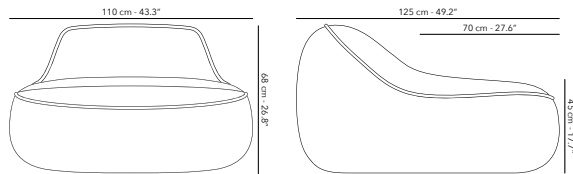

BOLSA

Filling of mixed fibre, polyester fibre & EPS beads.
Bottom is made of black textilene, water-repellent.
100% made in Belgium.

LOUNGE CHAIR 1S 125 cm

	FUBOL1S	fabric of choice	
	piping passepoil bies	Y08 biarritz NEW	
		Y41 blade NEW	

14.5 kg
31.9 lbs

Fabric of choice.
Find an overview on p. 247
Packed in a carton box.
Protection cover available.

CHAISE LONGUE 150 cm

	FUBOLCL150	fabric of choice	
	piping passepoil bies	Y08 biarritz NEW	
		Y41 blade NEW	

20.5 kg
45.2 lbs

Fabric of choice.
Find an overview on p. 247
Packed in a carton box.
Protection cover available.