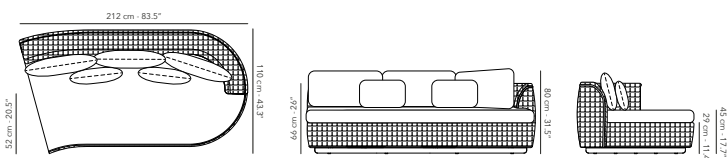

TONDO

MODULAR ORGANIC SOFA ISLAND left arm

	QUICK DRY	FUTONSI01LA frame - structure		A03R05 linen & seal
	COMFORT	CUTONSI01LA cushions - coussins - kussens		C016 pampas cat. C
		CUTONSI01LA-CF cushions - coussins - kussens		C016 pampas cat. C

54.7 kg
120.6 lbs

Other fabrics upon request.
Find an overview on p. 247
Protection cover available.

MODULAR ORGANIC SOFA ISLAND right arm

	QUICK DRY	FUTONSI01RA frame - structure		A03R05 linen & seal
	COMFORT	CUTONSI01RA cushions - coussins - kussens		C016 pampas cat. C
		CUTONSI01RA-CF cushions - coussins - kussens		C016 pampas cat. C

54.7 kg
120.6 lbs

Other fabrics upon request.
Find an overview on p. 247
Protection cover available.

MODULAR ORGANIC SOFA 2.5S left arm

	QUICK DRY	FUTON2S09LA frame - structure		A03R05 linen & seal
	COMFORT	CUTON2S09LA cushions - coussins - kussens		C016 pampas cat. C
		CUTON2S09LA-CF cushions - coussins - kussens		C016 pampas cat. C

45.4 kg
100.1 lbs

Other fabrics upon request.
Find an overview on p. 247
Protection cover available.