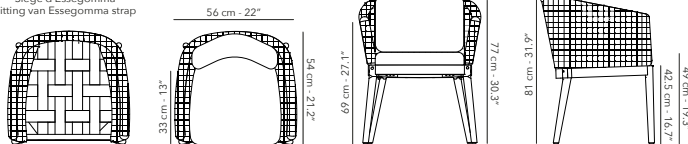

TONDO

UPDATED

Powder coated aluminium frame with multicoloured rope 30 mm.
Cushions are weatherproof and colour resistant.
Table top is made of solid teak or ceramic 12 mm.

DINING ARMCHAIR

NEW

	FUTONAC13 cushions - coussins - kussens		W62R05 teak & seal
	CUTONAC13 cushions - coussins - kussens		C016 pampas cat. C quick dry foam
	OPTIONAL CUTONBAAC13 back cushion - coussin de dos - rugkussen		C016 pampas cat. C quick dry foam

8.6 kg
9 lbs

Other fabrics upon request.
Find an overview on p. 247
Protection cover available.

LOUNGE CHAIR 15

	FUTON1S09 frame - structure		A03R05 linen & seal
	QUICK DRY CUTON1S09 cushions - coussins - kussens		C016 pampas cat. C
	COMFORT CUTON1S09-CF cushions - coussins - kussens		C016 pampas cat. C

27.2 kg
36.5 lbs

360° rotation through the swivel system.
Other fabrics upon request.
Find an overview on p. 247
Protection cover available.