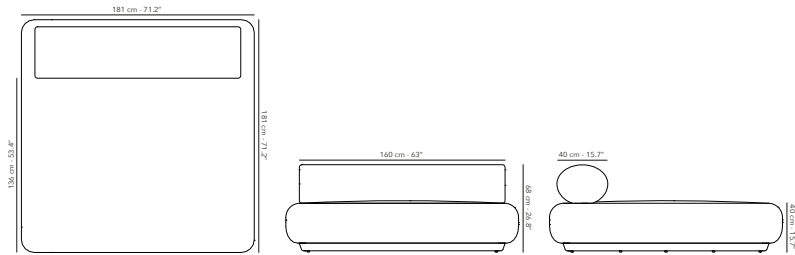

TATAMI

DAYBED

	FUTATDB06 frame & cushions	W62 teak	66.5 kg 146.6 lbs
		fabric of choice