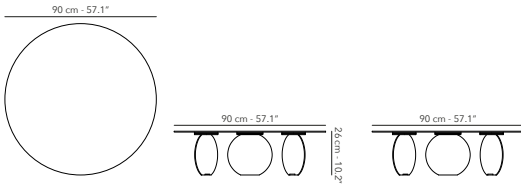

NESTING TABLES

TARO COFFEE TABLE ROUND $\varnothing$ 90 cm

	FUTARLT13 frame - structure		A03 linen

12.5 kg
27.6 lbs

TARO COFFEE TABLE ORGANIC 145 x 100 cm

	FUTARLT14 frame - structure		A03 linen

20 kg
44.1 lbs