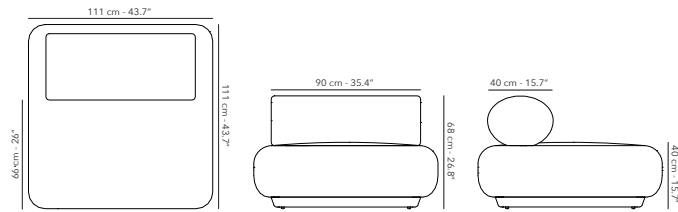

LOUNGE CHAIR 1S SWIVEL

	FUTAT1S12 frame & cushions	 W62 teak	29.4 kg 64.8 lbs
		 C018 sienna	
		 fabric of choice	

360° rotation through the swivel system.

LOUNGE CHAIR 1S WITH CORNER

	FUTATMSC01 frame & cushions	 W62 teak	33 kg 72.8 lbs
		 fabric of choice	