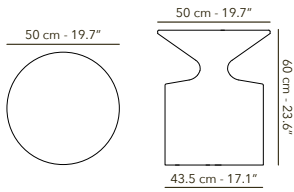

	FUKOBST11 Kobe side table small		W62 teak
---	---	---	-----------------

19.1 kg
42.1 lbs

NESTING TABLES

KOBE SIDE TABLE ø 50 cm

FUKOBST12
Kobe side table large

W62 teak

38.3 kg
84.4 lbs

DUNCAN