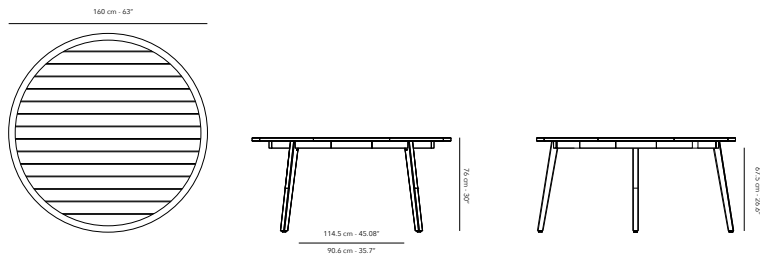

DINING TABLE ø 160 cm

	FUKAIDT09 frame - structure		W62 teak	47.3 kg 104.3 lbs