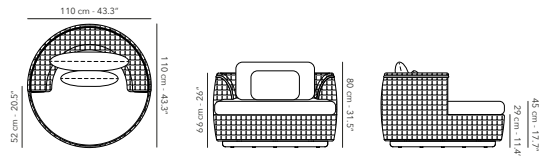

SOFA 3S

	FUTON3S08 frame - structure		A03R05 linen & seal
	QUICK DRY CUTON3S08 cushions - coussins - kussens		C016 pampas cat. C
	COMFORT CUTON3S08-CF cushions - coussins - kussens		C016 pampas cat. C

65.5 kg
144.4 lbs

Other fabrics upon request.
Find an overview on p. 247
Protection cover available.