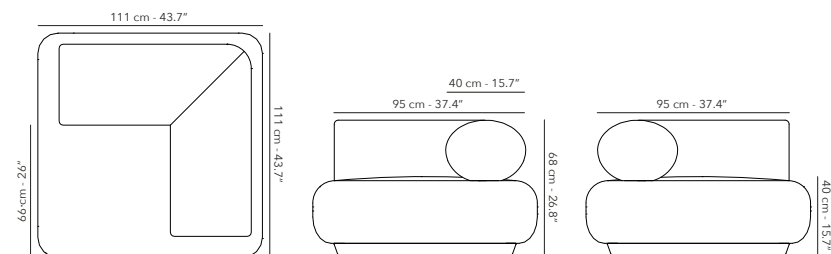

LOUNGE CHAIR 1S SWIVEL

	FUTAT1S12 frame & cushions	 W62 teak	29.4 kg 64.8 lbs
		 C018 sienna	
		 fabric of choice	

360° rotation through the swivel system.

LOUNGE CHAIR 1S WITH CORNER

	FUTATMSC01 frame & cushions	 W62 teak	33 kg 72.8 lbs
		 fabric of choice	