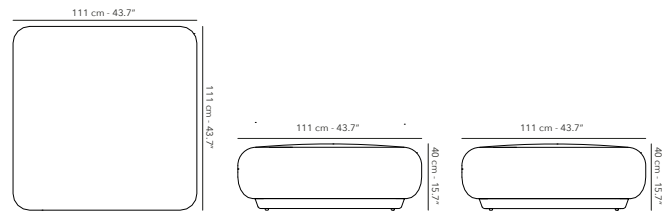

OTTOMAN

	FUTATOT03 frame & cushions	W62 teak	66.5 kg 146.6 lbs
		C018 sienna	
		fabric of choice