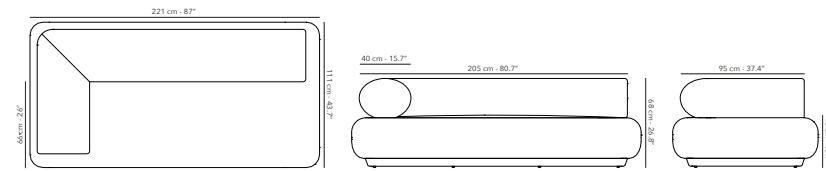

SOFA 3S WITH RIGHT CORNER

	FUTATTSRC01 frame & cushions	W62 teak	61.1 kg 134.7 lbs
		fabric of choice