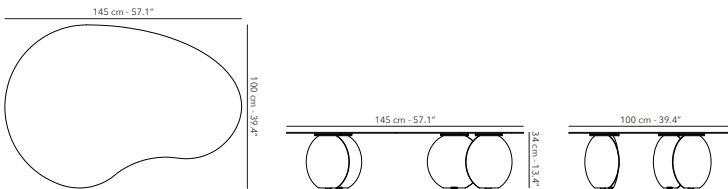

KOBE SIDE TABLE $\varnothing$ 40 cm

	FUKOBST11 Kobe side table small		W62 teak

19.1 kg
42.1 lbs