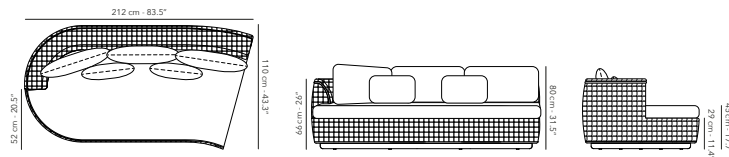

TONDO

MODULAR ORGANIC SOFA 2.5S right arm

	QUICK DRY COMFORT	FUTON2S09RA frame - structure		A03R05 linen & seal
		CUTON2S09RA cushions - coussins - kussens		C016 pampas cat. C
		CUTON2S09RA-CF cushions - coussins - kussens		C016 pampas cat. C

45.4 kg
100.1 lbs

Other fabrics upon request.
Find an overview on p. 247
Protection cover available.

COFFEE TABLE ø 110 cm

	FUTONLT11 frame - structure		A03R05 linen & seal
	FUTONTOP11 table top - plateau - tafelblad		W62 teak
			K14 taupegrey

W62
21.3 kg
47 lbs