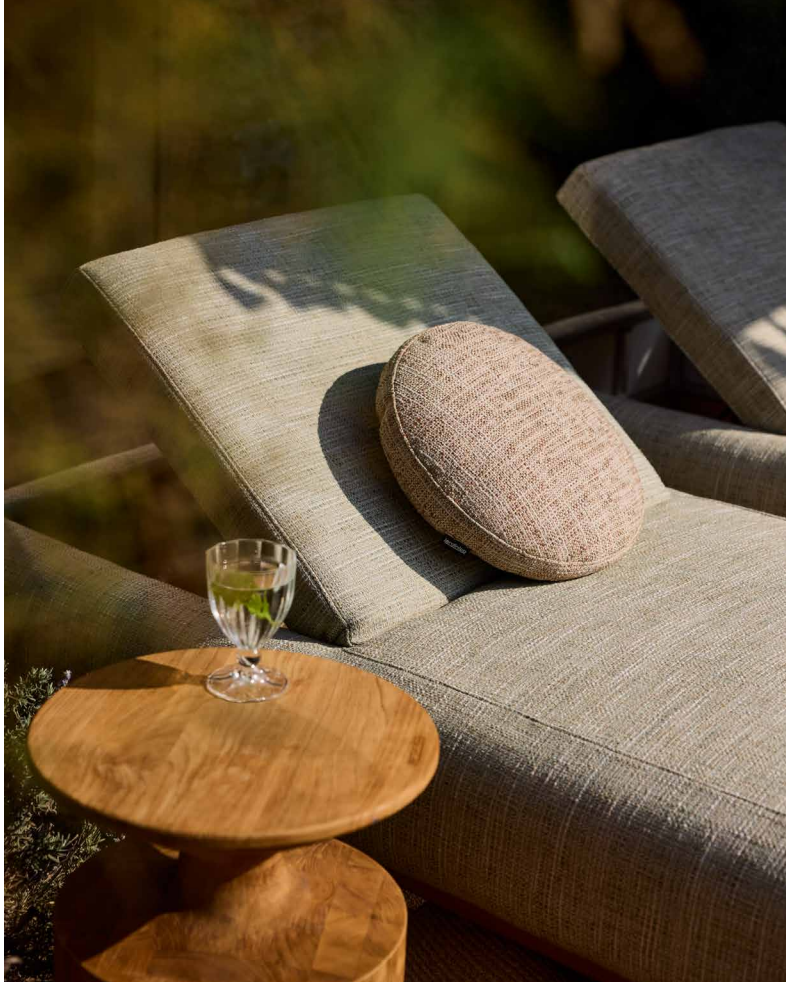

ANTIBES winetub teak

ANTIBES winetub & winecooler teak

ANTIBES winecooler teak

DECO CUSHIONS 50x30 cm saffron, arctic & lychee

DECO CUSHION ø 40 cm bubblegum

DECO CUSHIONS 40x40 cm papaya & peacock

DECO CUSHIONS