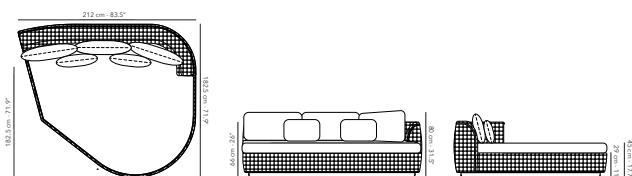

TONDO

MODULAR ORGANIC SOFA ISLAND left arm

	QUICK DRY	FUTONSI01LA frame - structure		A03R05 linen & seal
	COMFORT	CUTONSI01LA cushions - coussins - kussens		C016 pampas cat. C
		CUTONSI01LA-CF cushions - coussins - kussens		C016 pampas cat. C

54.7 kg
120.6 lbs

Other fabrics upon request.
Find an overview on p. 247
Protection cover available.

MODULAR ORGANIC SOFA ISLAND right arm

	QUICK DRY	FUTONSI01RA frame - structure		A03R05 linen & seal
	COMFORT	CUTONSI01RA cushions - coussins - kussens		C016 pampas cat. C
		CUTONSI01RA-CF cushions - coussins - kussens		C016 pampas cat. C

54.7 kg
120.6 lbs

Other fabrics upon request.
Find an overview on p. 247
Protection cover available.