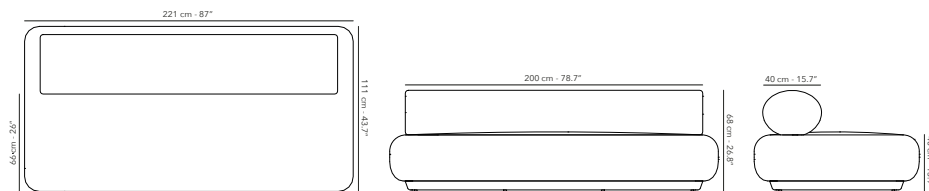

SOFA 3S MIDDLE SEAT

	FUTATTS01 frame & cushions	W62 teak	57.8 kg 127.4 lbs
		fabric of choice