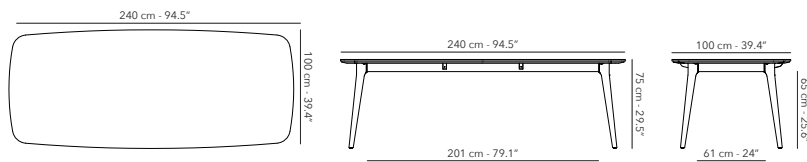

LEGNA

Table top is made of ceramic 12 mm.

DINING TABLE 240 x 100 cm

	FULEGDT44S frame - structure	W62 teak	100.2 kg 220.8 lbs
	FULEGTOP44 table top plateau tafelblad	K02 bianco	
		K12 earth	
		K14 taupegrey