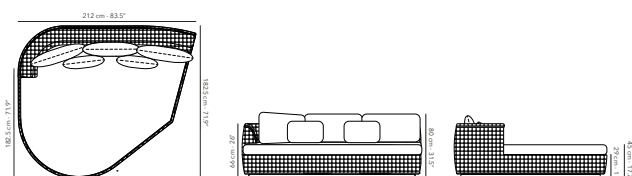

MODULAR ORGANIC SOFA 2.5S left arm

	QUICK DRY	FUTON2S09LA frame - structure		A03R05 linen & seal
	COMFORT	CUTON2S09LA cushions - coussins - kussens		C016 pampas cat. C
		CUTON2S09LA-CF cushions - coussins - kussens		C016 pampas cat. C

45.4 kg
100.1 lbs

Other fabrics upon request.
Find an overview on p. 247
Protection cover available.