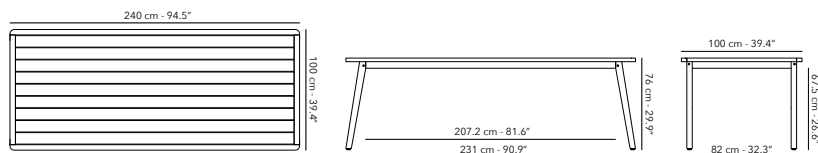

DINING TABLE 240 x 100 cm

	FUKAIDT44 frame - structure		W62 teak	56 kg 123.5 lbs