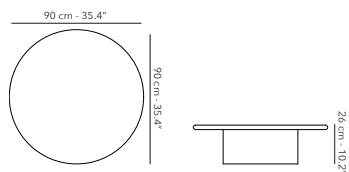

COMO

Eps finished with a mixture of chalk and concrete applied by hand and spatula.
Table top 25 mm.
Waterproof- & repellent.

ORGANIC DINING TABLE ø 160 cm

	FUCOMDT09 frame - structure		X01 mist

91.3 kg
201.3 lbs

Protection cover available.

ORGANIC DINING TABLE 260 x 120 cm

	FUCOMDT44 frame - structure		X01 mist

93 kg
205 lbs

Protection cover available.

ROUND NESTING COFFEE TABLE ø 90 cm

	FUCOMLT19 frame - structure		X01 mist

27.9 kg
61.5 lbs

Protection cover available.