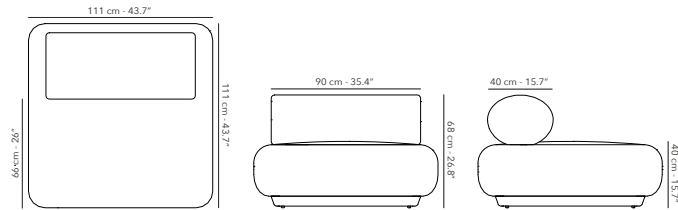

LOUNGE CHAIR 1S SWIVEL

	FUTAT1S12 frame & cushions	 W62 teak	29.4 kg 64.8 lbs
		 C018 sienna	
		 fabric of choice	

360° rotation through the swivel system.

LOUNGE CHAIR 1S WITH CORNER

	FUTATMSC01 frame & cushions	 W62 teak	33 kg 72.8 lbs
		 fabric of choice	