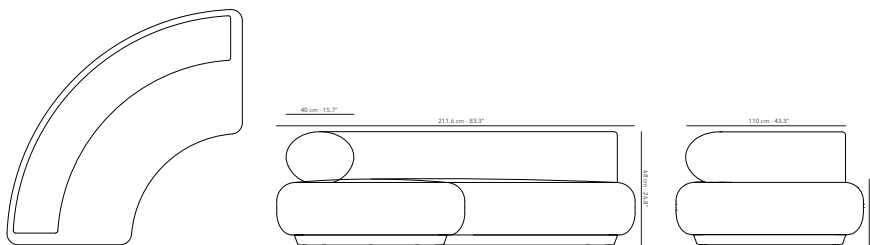

ROUND MODULAR SOFA 3S

	FUTAT3S10 frame & cushions	W62 teak	57.8 kg 127.4 lbs
		C018 sienna	
		fabric of choice