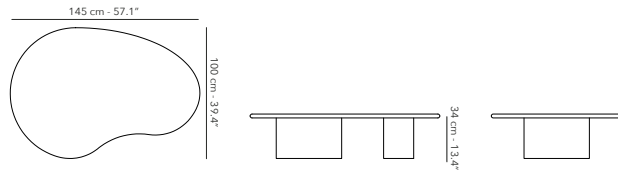

ORGANIC NESTING COFFEE TABLE 145 x 100 cm

	FUCOMLT20 frame - structure		X01 mist

48.5 kg
106.9 lbs

Protection cover available.

ORGANIC NESTING SIDE TABLE 50 x 40 cm

	FUCOMST14 frame - structure		X01 mist

11 kg
24.3 lbs