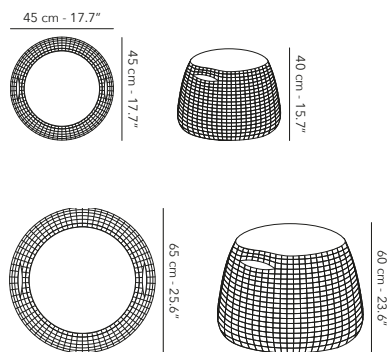

W62
21.3 kg
47 lbs

SIDE TABLE ø 45 cm

	FUTONST10 frame - structure		A03R05 linen & seal
	FUTONTOP10 table top - plateau - tafelblad		W62 teak
			K14 taupegrey

W62
6.9 kg
15.2 lbs

TONDO

DAYBED

		FUTONDB04 frame - structure		A03R05 linen & seal
	QUICK DRY	CUTONDB04 cushions - coussins - kussens		C016 pampas cat. C
	COMFORT	CUTONDB04-CF cushions - coussins - kussens		C016 pampas cat. C 

 65.9 kg
145.3 lbs

Other fabrics upon request.
Find an overview on p. 247
Protection cover available.

PRANA BASKET set

	DEBASPRA-SET frame - structure		D05 seal
--	--	---	-----------------

13.7 kg
16.5 lbs