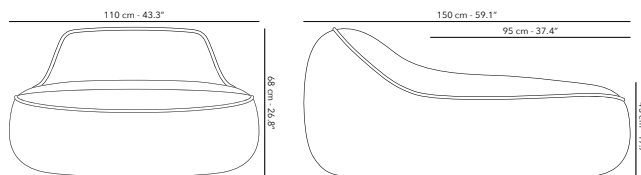

CHAISE LONGUE 170 cm

	FUBOLCL170	fabric of choice	
	piping passepoil bies	Y08 biarritz NEW	
		Y41 blade NEW	

Fabric of choice.
Find an overview on p. 247
Packed in a carton box.
Protection cover available.