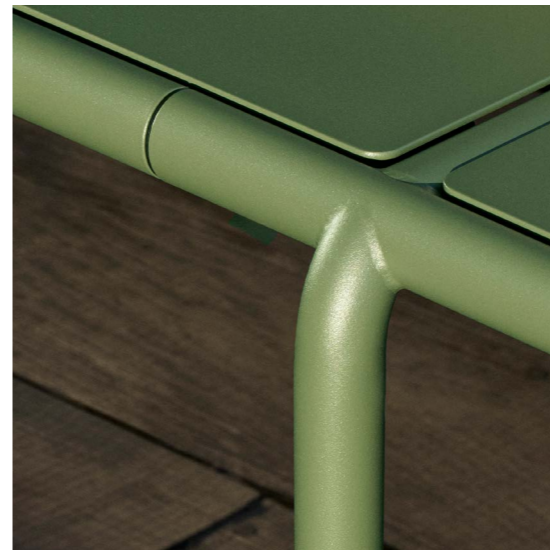

OUTDOOR
DINING

AVANTI