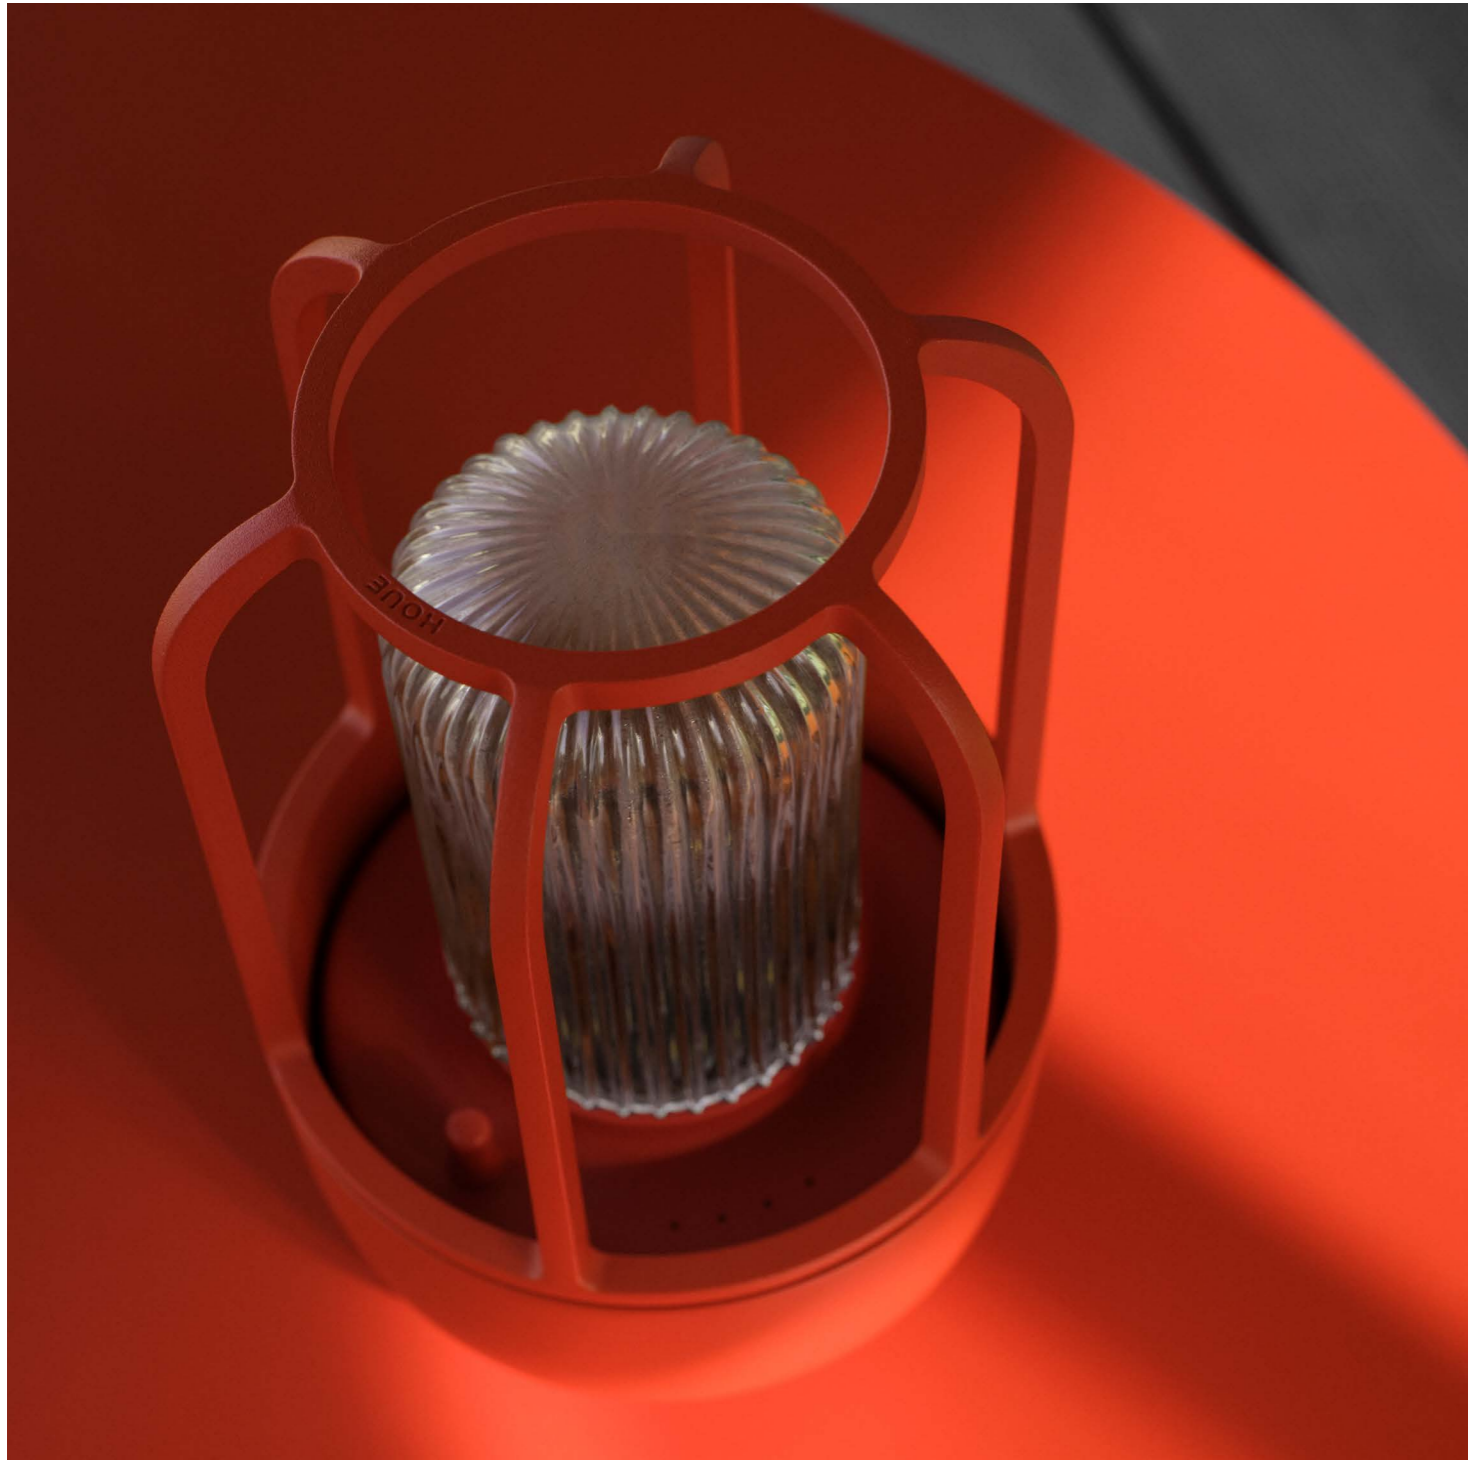

THE EXPERIENCE OF DESIGN AND AFFORDABLE HIGH-QUALITY

HOUE APS
RODELUNDVEJ 4A · 8680 RY · DENMARK

HOUE.COM

CREATED WITH INTENTION.
EVERY CURVE, CONNECTION, AND
DETAIL IS SHAPED THROUGH
CLOSE COLLABORATION BETWEEN OUR
DESIGNERS AND DEVELOPMENT
TEAM — BLENDING COMFORT AND
AESTHETICS IN PERFECT BALANCE.

HOUE PRODUCTS ARE MANUFACTURED ONLY IN WELL-ESTABLISHED FACTORIES
WITH WHOM WE HAVE WORKED CLOSELY FOR SEVERAL YEARS.