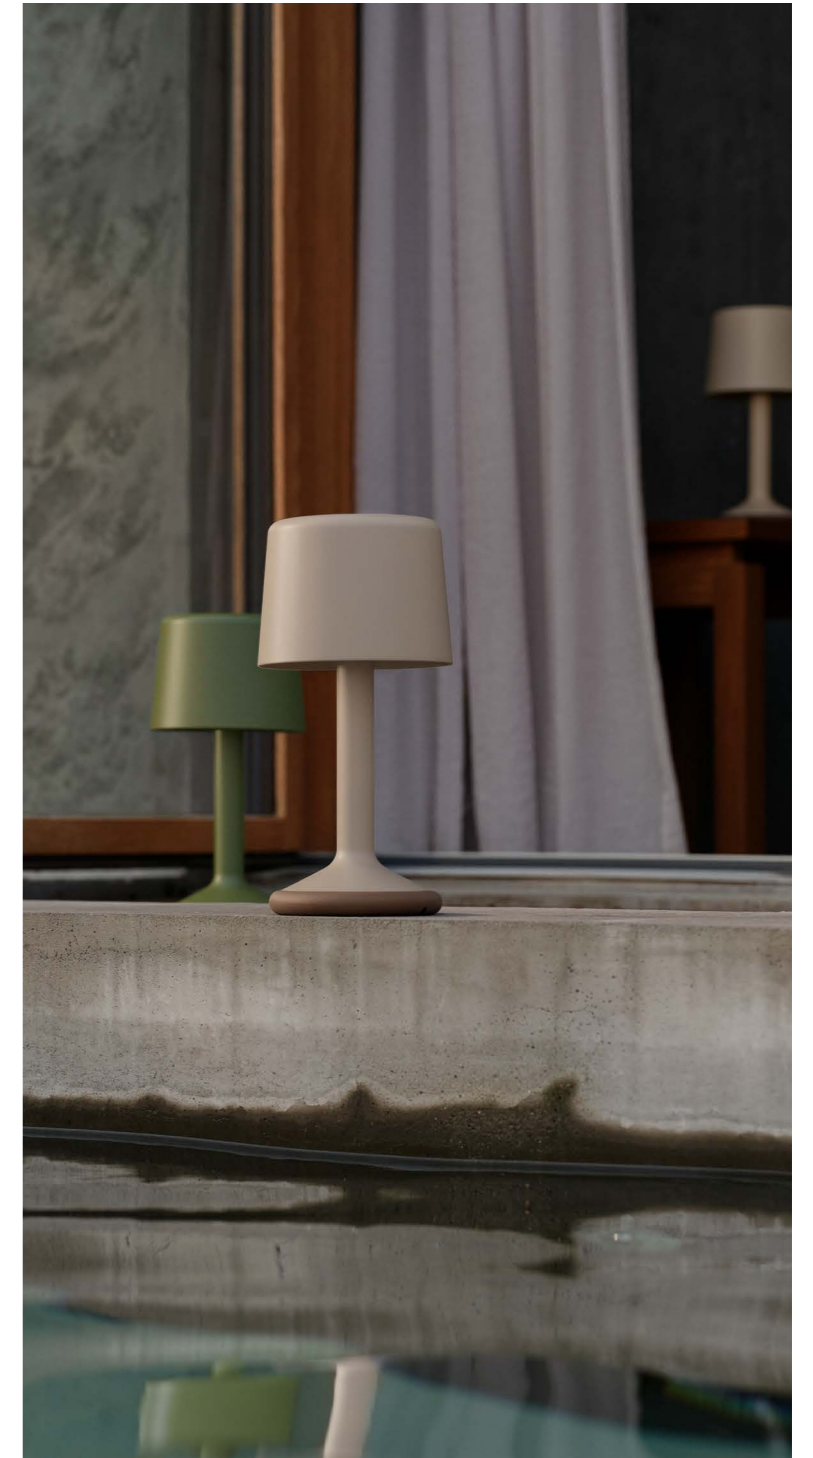

ALUA

LOUNGE CHAIR

DESIGNED TO SLOW YOU DOWN. EVERY CURVE INVITES YOU TO STAY A LITTLE LONGER – SOFT ANGLES, SCULPTED LINES, AND A RHYTHM THAT FEELS JUST RIGHT. A CHAIR MADE FOR CALM MOMENTS AND COOL CONVERSATIONS.