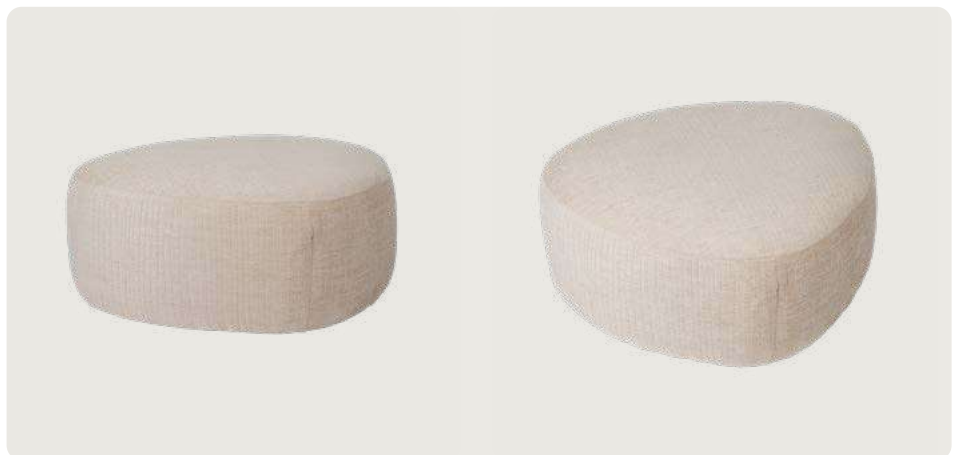

PEBBLE

Scan the QR to learn more about this model