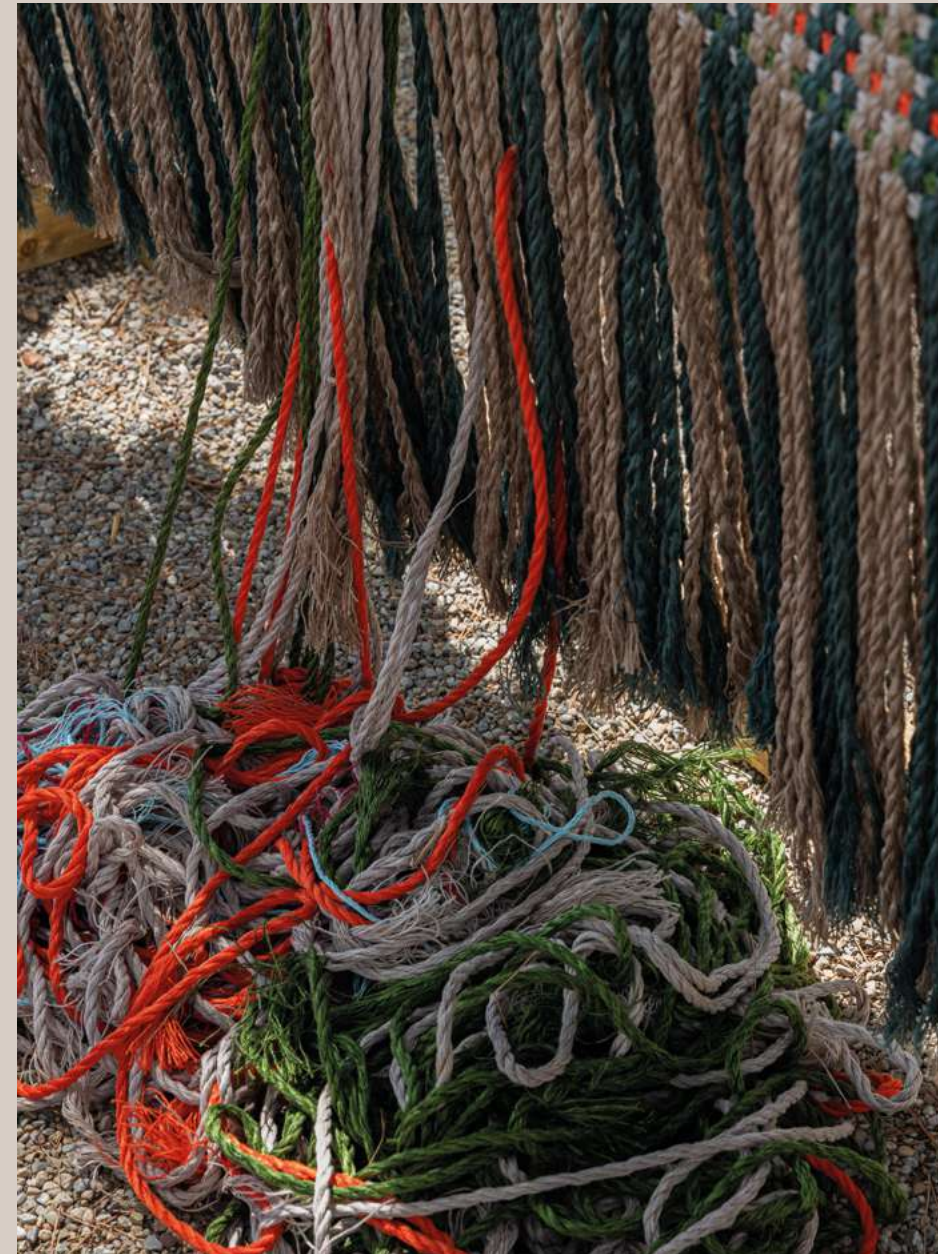

Therefore, most carpets and rugs end up in landfills when they are replaced. This is our next project. We are seeking to develop a carpet construction composed entirely of the same material and be able to weave carpets that are not only recycled but also easily recyclable. Our goal is to achieve 100% sustainable design carpets.

En Rols llevamos más de 100 años creando alfombras bajo criterios de sostenibilidad, aunque cuando empezamos esa palabra no se usaba.

Comenzamos utilizando materiales naturales de origen vegetal, y en los últimos cuatro años hemos logrado que el 67% de nuestras alfombras utilice como fibra principal un material naturalmente sostenible o plástico reciclado. En los próximos años llevaremos este porcentaje al 100% de nuestras colecciones.

Ahora bien, no todo son buenas noticias, ya que reciclado no significa que se vaya a volver a reciclar y lamentablemente en Europa no existe un sistema establecido de recogida de desechos de alfombras y separación de materiales y gran parte terminan en vertederos.

Nosotros por nuestra parte, seguimos buscando desarrollar construcciones de alfombras que estén compuestas totalmente del mismo material y podamos presentar alfombras no solo recicladas sino también fácilmente reciclables.