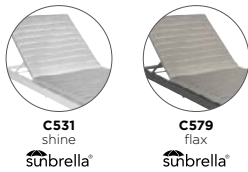

OPTIONS

cushion set for loungers