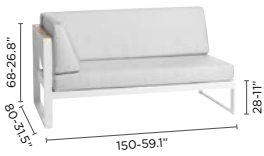

large footrest