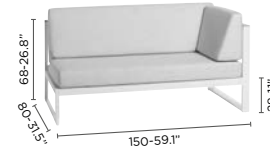

## FEATURES

modular

adjustable feet

velcro fixation  
for seat cushions

connecting  
device incl.

lounge chair

3-seater

left double seat