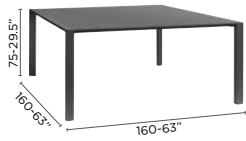

dining table 80x80