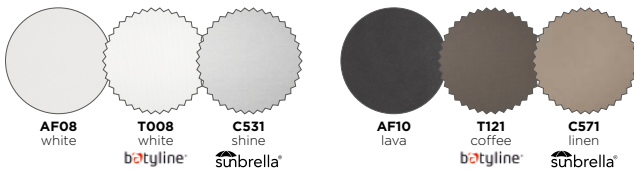

MATERIALS

frame: pca | finishing: textylene | cushion set: fabric (FDF)