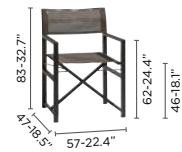

folding director's chair

optional teak armrest