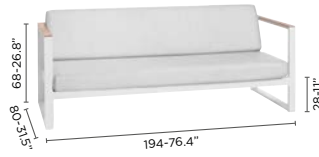

## FEATURES

modular

adjustable feet

velcro fixation  
for seat cushions

connecting  
device incl.

lounge chair

3-seater

left double seat