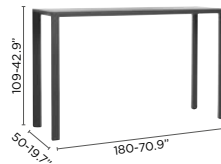

## FEATURES

adjustable feet

dining table 260x90

dining table 160x80

party table H

party table M

bar H

bar H with teak