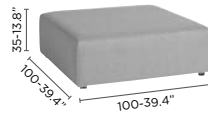

## FEATURES

modular

adjustable feet

waterproof

large seat

medium seat

trapezium seat

movable backrest