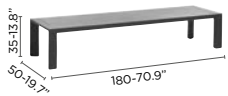

dining table 160x160

dining table 80x80

coffee table S

bistro table D