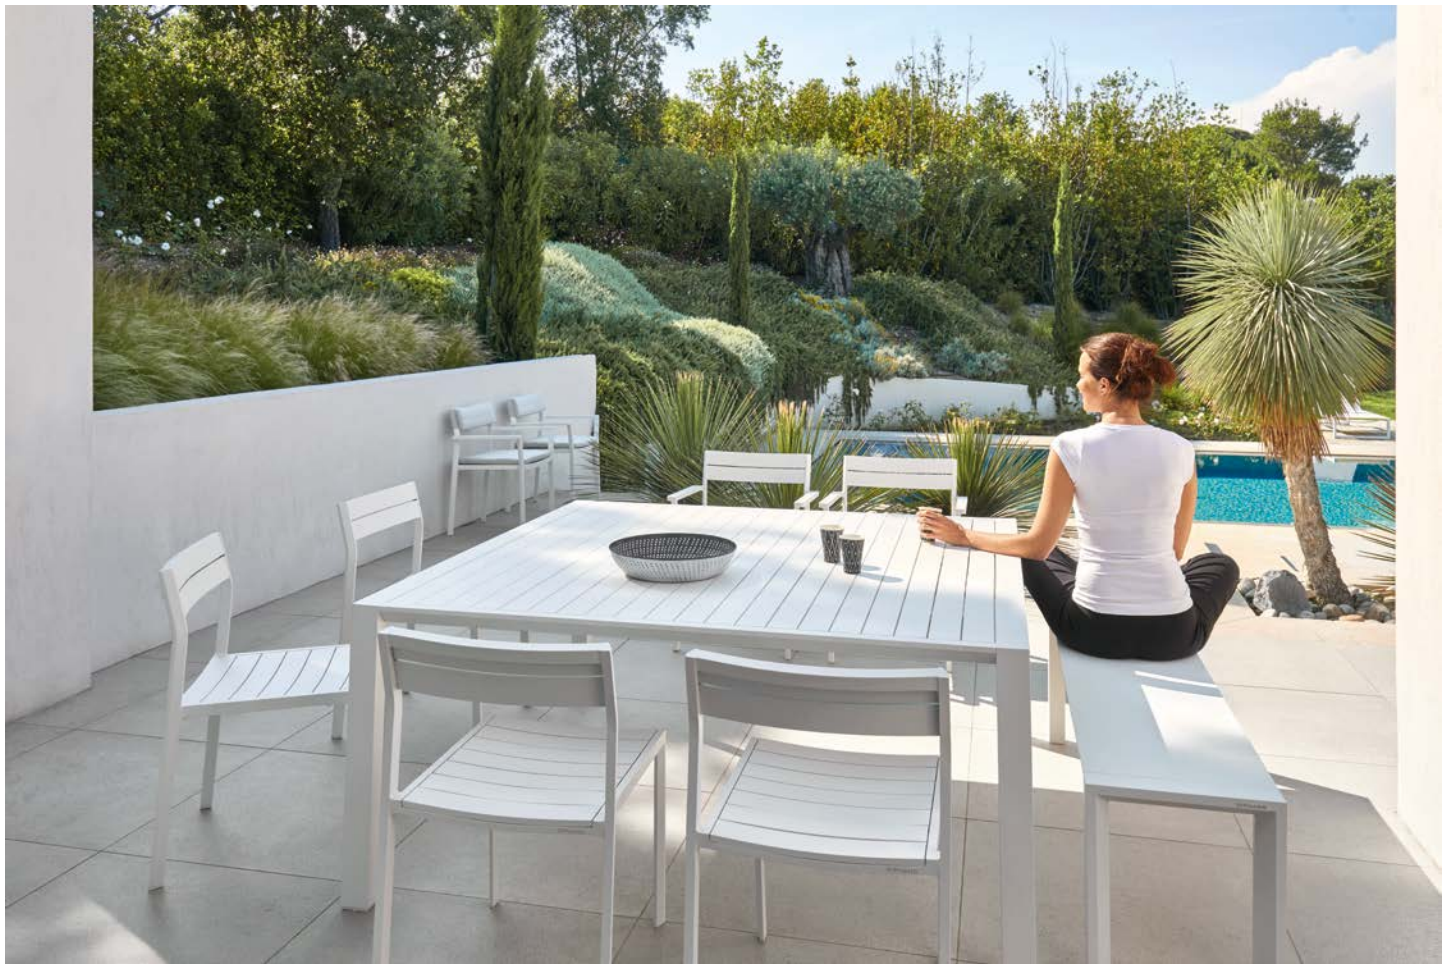

dining armchair — bench 160x39 — dining table 160x160