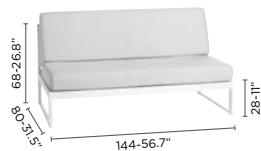

medium footrest