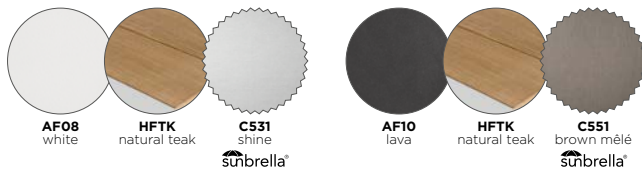

MATERIALS

frame: pca | finishing: teak | cushion set: fabric (FDF)

OPTIONS

protective cover

pco
more info p. 270

FOAM TYPE

type 1
fabric +
outdoor foam (QDF)

FEATURES

modular

adjustable feet

velcro fixation
for seat cushions

connecting
device incl.