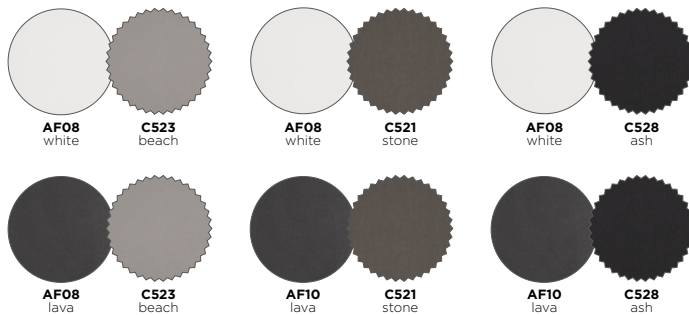

MATERIALS

frame: pca | cushion set: fabric (FDF)