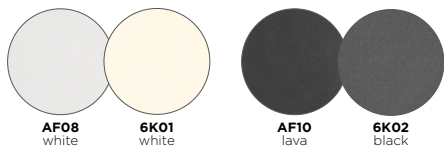

AF08
white

6K01
white

AF10
lava

6K02
black

FEATURES

adjustable feet