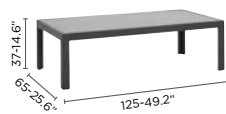

lounge chair

2,5-seater

small middle seat