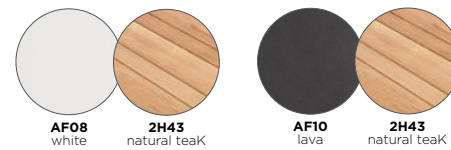

## MATERIALS

 frame: pca | finishing: rope (14mm/0.55") | cushion set: laminated fabric (FDF)

 frame: pca | table top: teak (18mm/0.71")

 frame: pca | table top: ceramic (6mm/0.24")