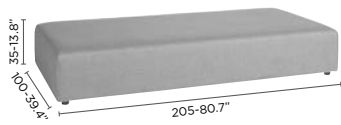

## FEATURES

modular

adjustable feet

waterproof

large seat

medium seat

trapezium seat

movable backrest