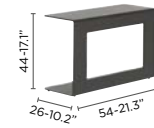

side table elite S 80xR (36h)

side table elite A 60xR (28h)

side table elite C 60xR (56,5h)

side table elite B 42xR (44h)

make your outdoor space

*cosy*

**deco cushions**