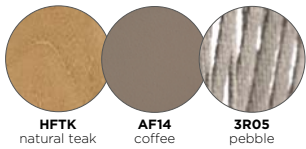

MATERIALS

legs: teak | frame: pca | finishing: rope (11mm/0.43")