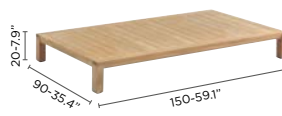

Natural

MATERIALS

frame + table top: teak

HFTK
natural teak

2H43
natural teak