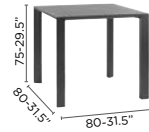

low table A

coffee table S