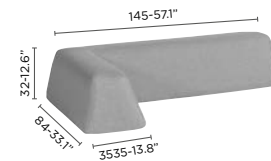

large seat

medium seat

trapezium seat