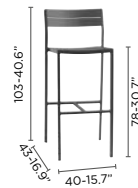

## FEATURES

stackable chairs

double layer on  
loungers

wheels on  
loungers

velcro fixation  
for seat cushions

**dining armchair**  
optional teak armrest

**barstool 78h**

**barstool 62h**