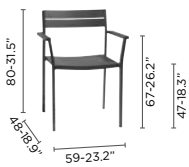

## FEATURES

stackable chairs

double layer on  
loungers

wheels on  
loungers

velcro fixation  
for seat cushions

**dining armchair**  
optional teak armrest

**barstool 78h**

**barstool 62h**