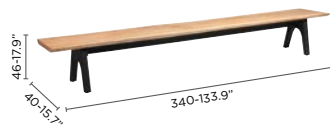

## FEATURES

standard water  
repellent finishing

adjustable feet  
on tables

**bench 340x40**

**dining table 340x100**

**bench 280x100**

**dining table 280x100**

**bench 240x100**