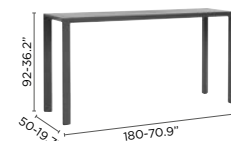

## FEATURES

adjustable feet

dining table 260x90

dining table 160x80

party table H

party table M

bar H

bar H with teak