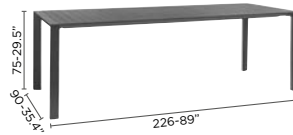

## FEATURES

adjustable feet

dining table 260x90

dining table 160x80

party table H

party table M

bar H

bar H with teak