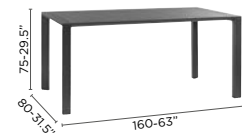

## FEATURES

adjustable feet

dining table 260x90

dining table 160x80

party table H

party table M

bar H

bar H with teak