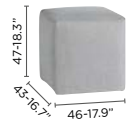

large seat

medium seat

trapezium seat