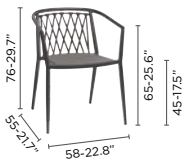

## FEATURES

stackable  
seaters

modular

toggle on  
back & side  
cushions

velcro fixation  
for seat cushions

connecting  
device incl.

waterproof

dining armchair