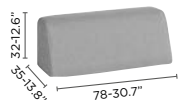

## FEATURES

modular

adjustable feet

waterproof

large seat

medium seat

trapezium seat

movable backrest