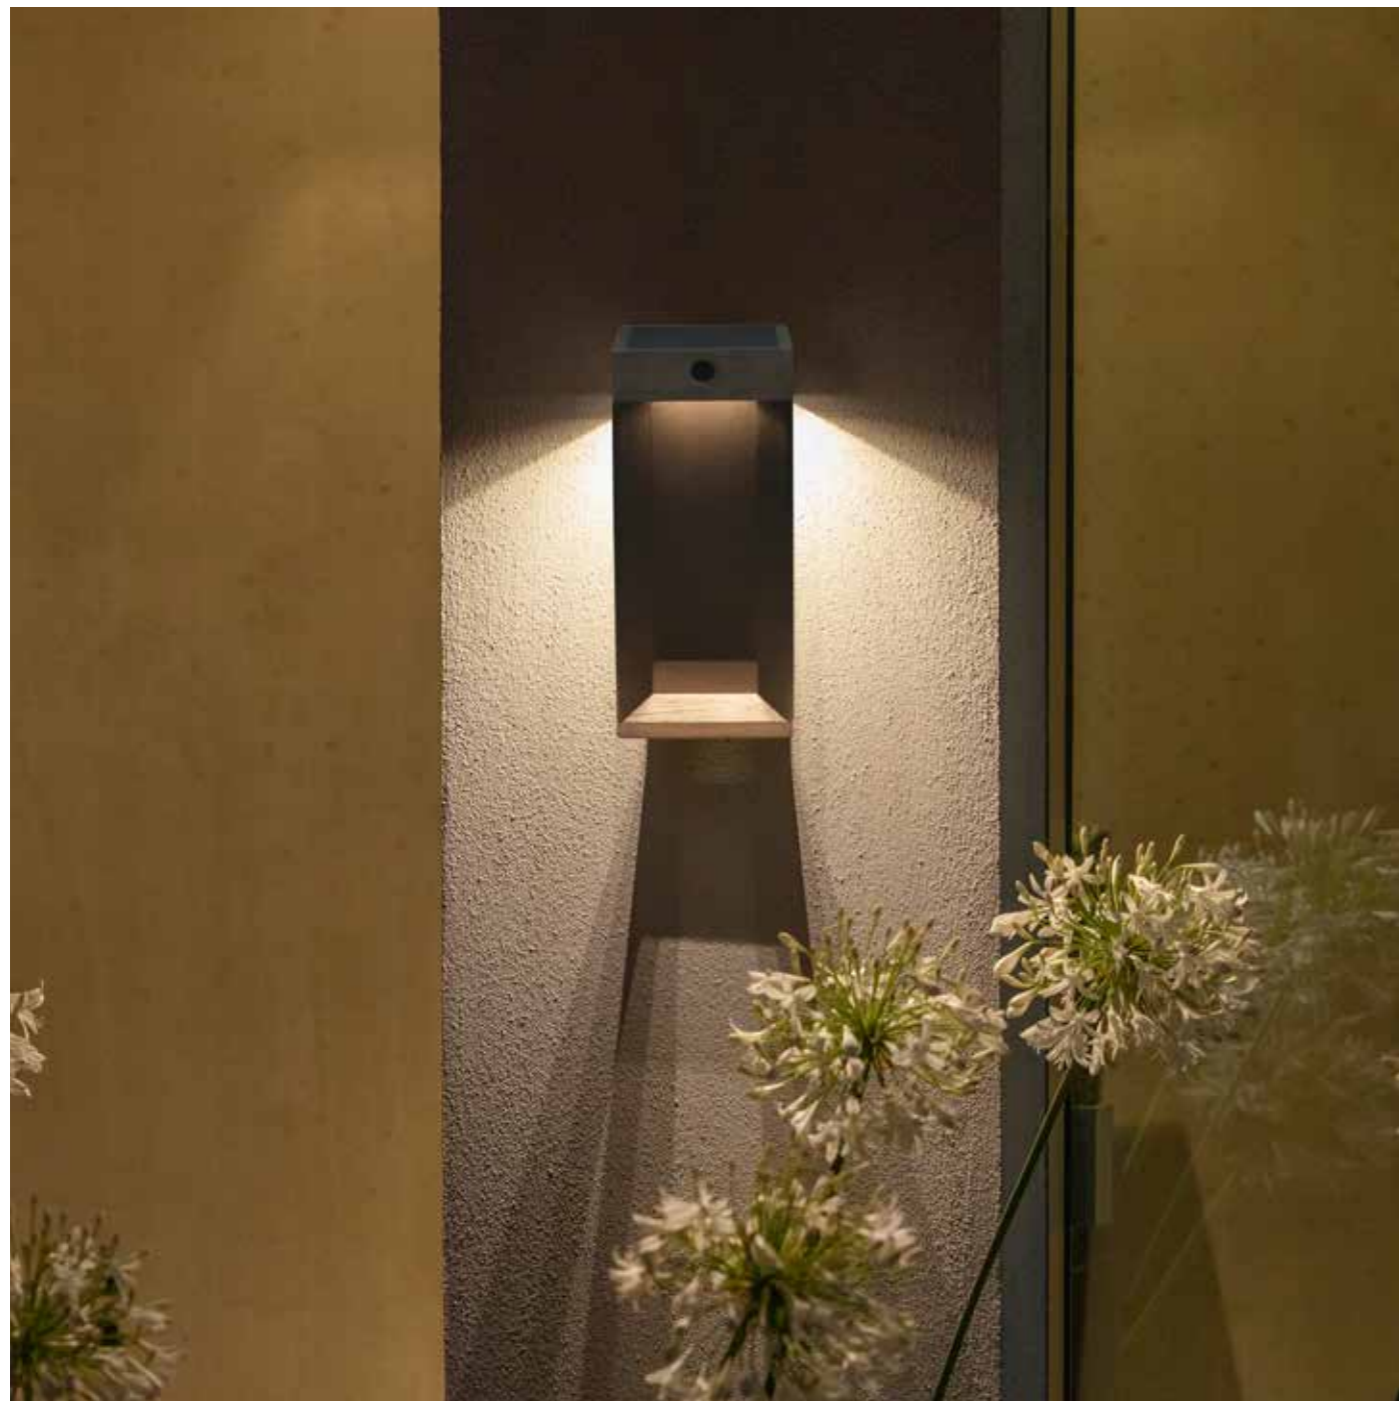

**APPLIQUE MURALE TECKALU
SOLAIRE ET RECHARGEABLE**
Corner wall solar
and rechargeable light

Aluminium blanc,
Duratek®
White aluminum,
Duratek®
TECKA30

Aluminium noir,
Duratek®
Black aluminum,
Duratek®
TECKA31