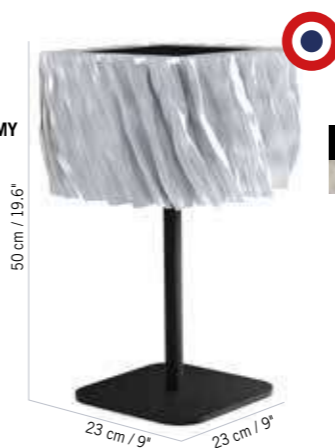

LAMPE DE TABLE ROMY SOLAIRE ET RECHARGEABLE
ROMY table solar and rechargeable light

LAMPE DE TABLE ROMY SOLAIRE ET RECHARGEABLE
ROMY table solar and rechargeable light

Aluminum noir sablé, PETG recyclé transparent
Sand-blasted black aluminum, clear recycled PETG
TDS0006

Colisage : 1 pc/1box
Poids : 1,25 kg
Vol. : 0,022 m³

ECLAIRAGE
200
LUMENS
BRIGHT