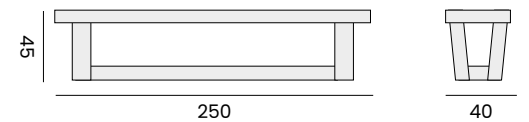

DUNDEE

bench - *banc*

99960 | recycled teak, 250cm
teck recyclé, 250cm