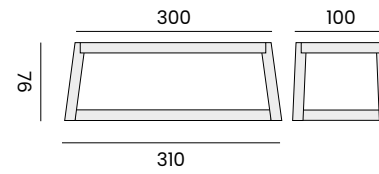

HERMOSA

rectangular table - *table rectangulaire*

99966 | recycled teak 100x300
teck recyclé 100x300