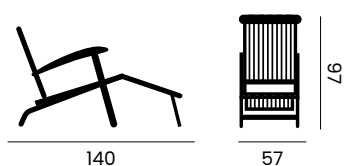

## BELFAST

steamer  
*chaise longue*

99111 | teak (cushion p. 123)  
teck (coussin p. 123)