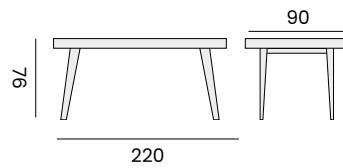

CORSICA

rectangular table - *table rectangulaire*

- **97651** | alu charcoal, teak top, 90x220
  alu charcoal, plateau en teck, 90x220
- **97671** | alu white, teak top, 90x220
  alu blanc, plateau en teck, 90x220