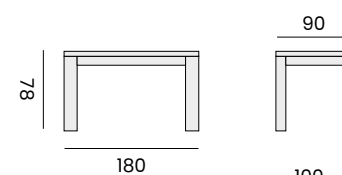

PRIMITIVE

rectangular table - *table rectangulaire*

99455 | recycled teak 90x180
teck recyclé 90x180

rectangular table - *table rectangulaire*

99444 | recycled teak 100x250
teck recyclé 100x250