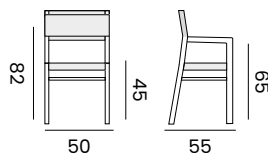

## LUNA

side chair - *chaise*

**97455** | teak, wicker rope brown,  
cushion sunproof taupe  
*teck, corde resine tressée marron  
coussin sunproof taupe*

dining chair - *fauteuil*

**97456** | teak, wicker rope brown,  
cushion sunproof taupe  
*teck, corde resine tressée marron  
coussin sunproof taupe*