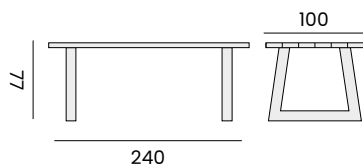

TREE TRUNK TABLE

rectangular table - *table rectangulaire*

95055 | alu charcoal, teak top, 100x240
alu charcoal, plateau en teck, 100x240