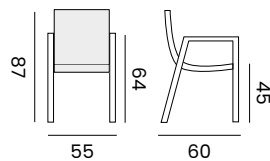

ARUBA

stackable armchair - *fauteuil empilable*

97573 | alu charcoal, rope textylène black
alu charcoal, cordes textilènes noires

97575 | alu black, rope textylène black,
teak armrest
*alu noir, cordes textilènes noires,
accoudoirs en teck*