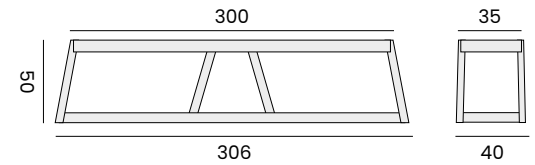

HERMOSA

bench - *banc*

99967 | recycled teak, 300cm
teck recyclé, 300cm