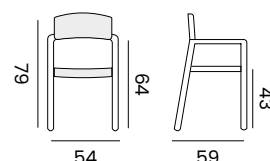

GENÈVE

stackable dining chair - *fauteuil empilable*

98023 | alu charcoal, rope black, textylène silver grey
alu charcoal, corde noire, textilène gris argent