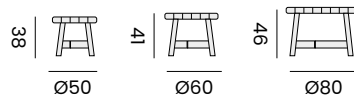

FERDI

round coffee table, recycled teak
table basse ronde, teck recyclé

- **99981** | H38 Ø50
- **99982** | H41 Ø60
- **99983** | H46 Ø80