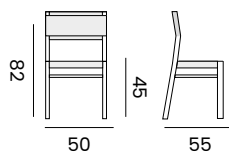

LUNA

side chair - *chaise*

97455 | teak, wicker rope brown,
cushion sunproof taupe
*teck, corde resine tressée marron
coussin sunproof taupe*