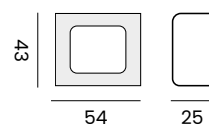

coffee table - *table basse*

97906 | alu white, *alu blanc*

97913 | alu charcoal, *alu charcoal*