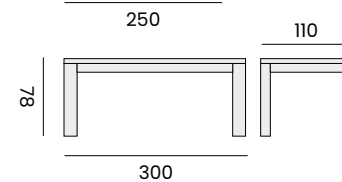

COTTAGE

rectangular table - *table rectangulaire*

99573 | recycled teak 120x300
teck recyclé 120x300

PRIMITIVE

rectangular table - *table rectangulaire*

99455 | recycled teak 90x180
teck recyclé 90x180

rectangular table - *table rectangulaire*

99444 | recycled teak 100x250
teck recyclé 100x250

rectangular table - *table rectangulaire*

99445 | recycled teak 110x300
teck recyclé 110x300