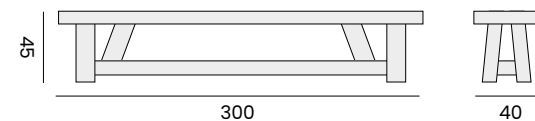

COTTAGE

bench - *banc*

99574 | recycled teak, 300cm
teck recyclé, 300cm