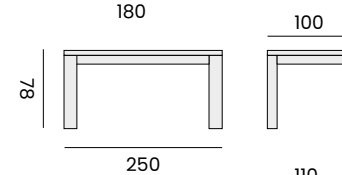

## PRIMITIVE

rectangular table - *table rectangulaire*

**99455** | recycled teak 90x180  
*teck recyclé 90x180*

rectangular table - *table rectangulaire*

**99444** | recycled teak 100x250  
*teck recyclé 100x250*