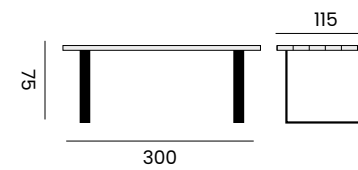

FANNY

iron frame, recycled teak top
armature acier, plateau teck recyclé

rectangular table - *table rectangulaire*

99896 | 115x300