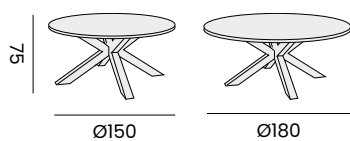

FELINE

round table - *table ronde*

97427 | alu charcoal, teak top, Ø 150
alu charcoal, plateau en teck, Ø 150

97428 | alu charcoal, teak top, Ø 180
alu charcoal, plateau en teck, Ø 180