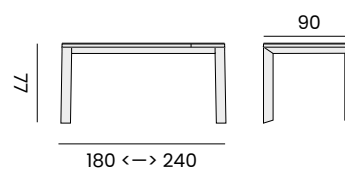

BETTINI

manual rectangular extendable table
table extensible rectangulaire manuelle

- **96116** | alu charcoal, ceramic antracite, 90x180 <-> 240
  alu charcoal, plateau en céramique antracite, 90x180 <-> 240
- **96127** | alu white, ceramic mixed white, 90x180 <-> 240
  alu blanc, plateau en céramique blanc mixé, 90x180 <-> 240
- **97158** | alu linnen, ceramic romano travertino, 90x180 <-> 240
  alu lin, plateau en céramique romano travertino, 90x180 <-> 240

- **96126** | alu charcoal, ceramic antracite, 100x220 <-> 280
  alu charcoal, plateau en céramique antracite, 100x220 <-> 280
- **96128** | alu white, ceramic mixed white, 100x220 <-> 280
  alu blanc, plateau en céramique blanc mixé, 100x220 <-> 280
- **97159** | alu linnen, ceramic romano travertino, 100x220 <-> 280
  alu lin, plateau en céramique romano travertino, 100x220 <-> 280