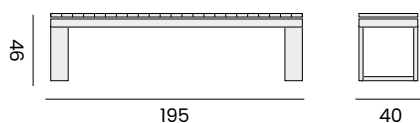

MARCELO

bench - *banc*

- **97423** | alu charcoal, teak seat 195cm
  alu charcoal, assise en teck 195cm