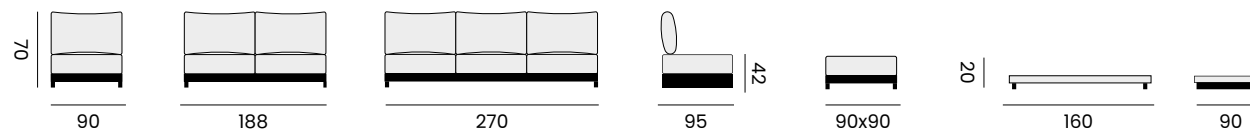

3-seat - *canapé 3P*

**97445** | teak, cushion natural  
*teck, coussin naturel*

footrest - *repose pied*

**97449** | teak, cushion natural  
*teck, coussin naturel*

coffee table - *table basse*

**97448** | teak, H21 L160 W90  
*teck, H21 L160 W90*