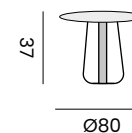

TENERIFE

side table - *table d'appoint*

- **97413** | alu charcoal
  alu charcoal
- **97414** | alu black
  alu noir
- **97415** | alu white
  alu blanc