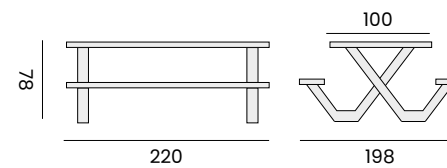

BONUCCI

rectangular picnic table
table rectangulaire pique-nique

- **97278** | alu white, 110x220
  alu blanc, 110x220