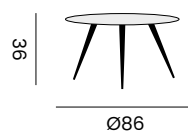

## SORRENTO

side table - *table d'appoint*

- 96093** | alu charcoal  
*alu charcoal*
- 96114** | alu white  
*alu blanc*

coffee table - *table basse*

- 96086** | alu green  
*alu vert*
- 96040** | alu charcoal  
*alu charcoal*
- 96115** | alu white  
*alu blanc*