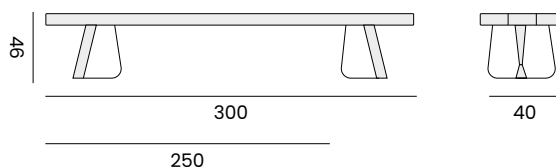

MARGARITE

bench - *banc*

- **99987** | iron frame black, recycled teak seat, 250cm
  armature acier noir, assise en teck recyclé 250cm
- **99988** | iron frame black, recycled teak seat, 300cm
  armature acier noir, assise en teck recyclé 300cm