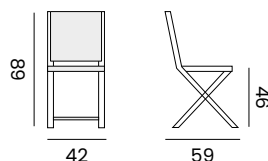

CASSIS

folding chair - *chaise pliante*

97719 | alu white, textylène light grey
alu blanc, textilène gris clair