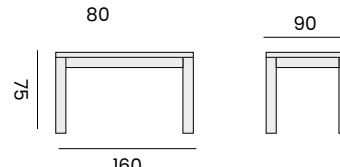

rectangular table - *table rectangulaire*

99089 | teak 100x220
teck 100x220