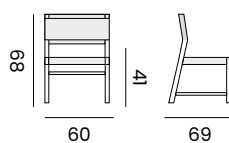

## JAKARTA

dining chair - *fauteuil*

**95052** | teak, *teck brut*

cushion - *coussin* H4 W55 D60

**95053** | sunbrella heritage leaf  
*sunbrella heritage leaf*

**95058** | sunbrella heritage papyrus  
*sunbrella heritage papyrus*