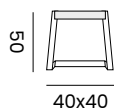

HERMOSA

stool - *tabouret*

99968 | recycled teak
teck recyclé