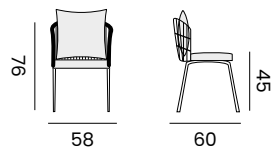

PIRLO

dining chair - *chaise*

97385 alu black, rope olefin black
cushion agora twitell
*alu noir, corde oléfine noire
coussin agora twitell*