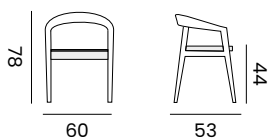

CABRINI

dining chair - *fauteuil*

97444 | teak, cushion olefin light grey
teck, coussin oléfine gris clair