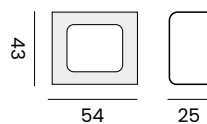

side table - *table d'appoint*

97906 | alu white - *alu blanc*

97913 | alu charcoal - *alu charcoal*