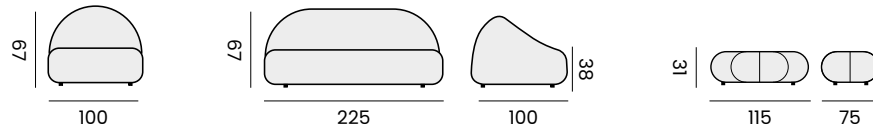

FESTINI

fabric agora, quick dry foam
tissu agora, mousse séchage rapide

1-seat - *fauteuil*

97940 | senda dragon

3-seat - *canapé 3P*

97941 | senda dragon

oval coffee table - *table basse ovale*

97942 | ceramic white, senda dragon
céramique blanc, senda dragon