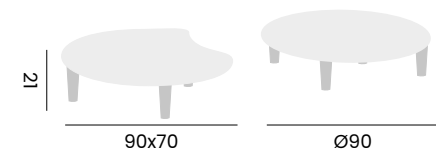

SANTORINI

coffee table - *table basse*

- **97433** | teak, half moon
  teck, demi lune
- **97434** | teak, round
  teck, ronde