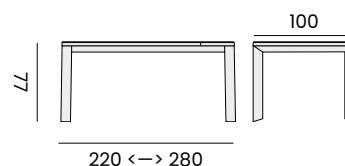

BETTINI

manual rectangular extendable table
table extensible rectangulaire manuelle

- **96116** | alu charcoal, ceramic antracite, 90x180 <-> 240
  alu charcoal, plateau en céramique antracite, 90x180 <-> 240
- **96127** | alu white, ceramic mixed white, 90x180 <-> 240
  alu blanc, plateau en céramique blanc mixé, 90x180 <-> 240
- **97158** | alu linnen, ceramic romano travertino, 90x180 <-> 240
  alu lin, plateau en céramique romano travertino, 90x180 <-> 240

- **96126** | alu charcoal, ceramic antracite, 100x220 <-> 280
  alu charcoal, plateau en céramique antracite, 100x220 <-> 280
- **96128** | alu white, ceramic mixed white, 100x220 <-> 280
  alu blanc, plateau en céramique blanc mixé, 100x220 <-> 280
- **97159** | alu linnen, ceramic romano travertino, 100x220 <-> 280
  alu lin, plateau en céramique romano travertino, 100x220 <-> 280