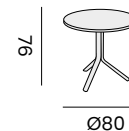

## SALVADOR

square folding table  
*table pliante carrée*

**96189** | alu white, ceramic light grey 80x80  
*alu blanc, céramique gris clair 80x80*

round folding table  
*table pliante ronde*

**96190** | alu charcoal, ceramic antracite Ø80  
*alu charcoal, céramique antracite Ø80*