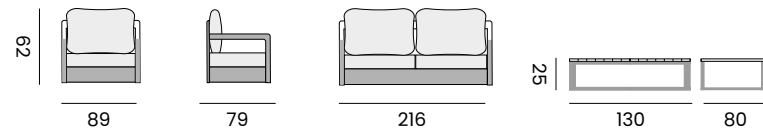

COMO

2x 1-seat, 2-seat, coffee table (set 2 pieces),
cushions fabric sunproof
*2x fauteuil, canapé 2P, table basse (set 2 pièces),
coussins tissu sunproof*

lounge set - *ensemble salon*

97443 | teak, cushion light grey
teck, coussin gris claire