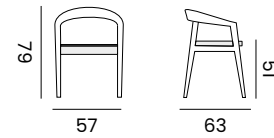

JAKARTA

dining chair - *fauteuil*

95052 | teak, *teck brut*

cushion - *coussin* H4 W55 D60

95053 | sunbrella heritage leaf
sunbrella heritage leaf

95058 | sunbrella heritage papyrus
sunbrella heritage papyrus

95059 | sunbrella heritage charcoal
sunbrella heritage charcoal