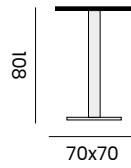

PRADA

square folding bar table
table de bar carrée pliante

- **94050** | alu white 70x70
  alu blanc 70x70
- **94051** | alu charcoal 70x70
  alu charcoal 70x70