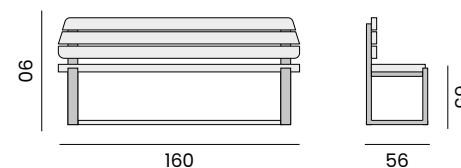

LEON

bench - *banc*

- **99895** | recycled teak 160cm
  teck recyclé 160cm