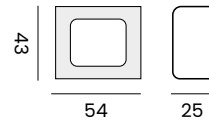

FIORI/AVENATTI

side table
table d'appoint

97906 | alu white
alu blanc

97913 | alu charcoal
alu charcoal