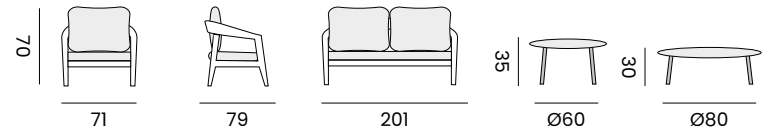

LECCE

2x 1-seat, 2-seat, coffee table (set 2 pieces),
cushions fabric sunproof
*2x fauteuil, canapé 2P, table basse (set 2 pièces),
coussins tissu sunproof*

lounge set - *ensemble salon*

97442 | teak, cushion light grey
teck, coussin gris claire