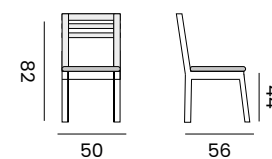

MARRAKESH

stacking side chair - *chaise empilable*

97450 | teak grey wash, cushion olefin light grey
teck lavage gris, coussin oléfine gris clair