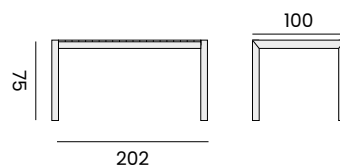

BRAGA

rectangular table - *table rectangulaire*

95076 | alu black, teak top, 100x202
alu noir, plateau en teck, 100x202

95079 | alu white, teak top, 100x202
alu blanc, plateau en teck, 100x202