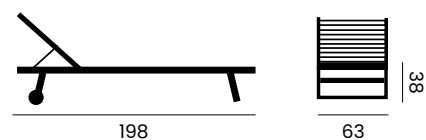

OXFORD

sunlounger, 2 parts with tray
lit bain de soleil, 2 pièces avec tablette

99127 | teak (cushion p. 123)
teck (coussin p. 123)