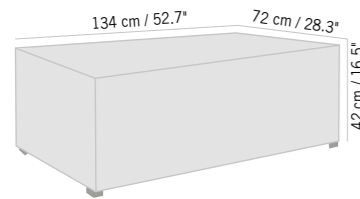

COLLECTION SKAAL (SMALL)

HOUSSE DE PROTECTION x 2/3
PROTECTION COVER
HPO3532