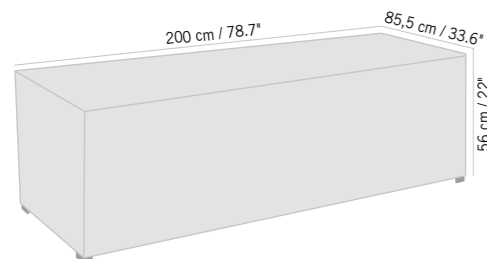

COLLECTION TEKURA

HOUSSE DE PROTECTION x 3/4
PROTECTION COVER
HPO3520