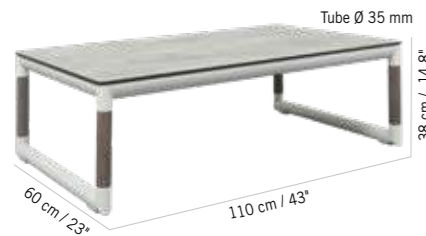

TABLE BASSE BASTINGAGE HPL (XL)
BASTINGAGE HPL LOW TABLE (XL SIZE)