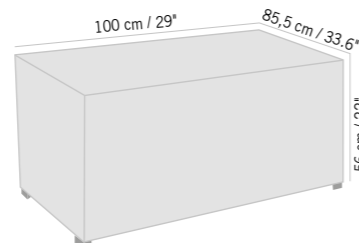

HOUSSE DE PROTECTION x 2/3
PROTECTION COVER
HPO3521

ENTRETIEN & PROTECTION / CLEANING & PROTECTION

TECK

NETTOYANT DÉGRISSEUR POUR TECK SPRAY 1 L NETDFP6

Colisage : 6pcs/1box
Poids : 0,8 kg

PROTECTEUR POUR TECK 0,950L PROTDF3

Colisage : 12pcs/1box
Poids : 1,1 kg

INOX

POLISH POUR CHROME ET INOX 0,237 L NETO8NP

Colisage : 6pcs/1box
Poids : 0,4 kg

HPL kit

NETTOYANT HPL DEGRAISSANT HYPERACTIF 750 ML NETHPL1

+

RAVIVEUR PROTECTEUR HPL 250 ML RAVHPL2

MATÉRIAUX / MATERIALS DESCRIPTION

Aluminium

Tube aluminium extrudé, peinture poudre polyester cuite au four. Pas d'entretien particulier.

Extruded aluminium tube, painting with powder coating. No maintenance required.

Acier inoxydable

Pièces visseries, barres de tension de toiles Sling ou batyline en acier inoxydable. Demande un entretien régulier dès l'apparition de tâches d'oxydation, de préférence avec notre produit STARBRITE Ref NETO8NP

STAINLESS STEEL

Spare parts (screw, tension bars for Sling or Batyline fabrics) in stainless steel. Regular maintenance when appearance of oxidation tasks. We rather recommend our STARBRITE ref. NETO8NP Chrome and stainless polish.

HPL : Stratifié haute pression

Se compose d'une feuille décor imprimée ou teintée dans la masse, imprégnée de résine mélamine, et d'une couche de support par empilage de papier krafts imprégnés de résine phénolique. Facile d'entretien, résiste aux rayures. Tous les matériaux s'altèrent aux UV, le HPL n'échappe pas à cette règle. Notre conseil : si vous avez acheté une table extensible avec un revêtement en HPL, et que cette dernière reste exposée toute l'année aux UV, laissez la table grande ouverte pour éviter une différence de couleur entre la rallonge et les plateaux. Traitement possible avec notre kit HPL.

High Pressure decorative Laminates (HPL), consisting of a surface of decorative paper(s) impregnated with aminoplastic resins and a core made of layers of kraft paper impregnated with phenolic thermosetting resins. All the layers are bonded together with simultaneous application of heat and high specific pressure to obtain a homogeneous non-porous material with increased density. Easy maintenance and cleaning, no special maintenance required. Scratch resistant. Our advise : if you buy an extending table with a HPL top and if the table stay all year long exposed at the UV's, keep the table open to avoid discoloration between extension and tops. Treatment possible with our kit HPL.

Toile Sunbrella®

Tissu d'extérieur en acrylique teinté dans la masse. Excellente tenue des couleurs dans le temps. Bonne résistance à la déchirure et à l'abrasion. Bonne résistance à l'eau - Facile d'entretien. Pensez à hiverner vos coussins.

Outdoor acrylic fabric dyed. Excellent colors in time. Good resistance to tearing and abrasion Good resistance to water. Easy maintenance Think to store your cushions during winter time.

Toile Olefin