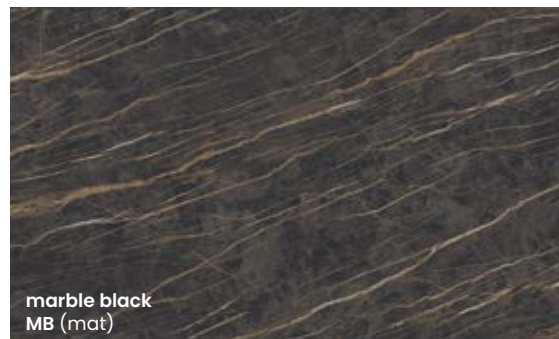

Table.ID Ceramic colors

CERAMIC GROUP 1