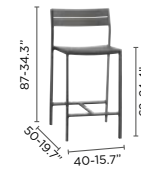

FEATURES

stackable chairs

double layer on
loungers

wheels on
loungers

velcro fixation
for seat cushions

dining armchair
optional teak armrest

barstool 78h

barstool 62h