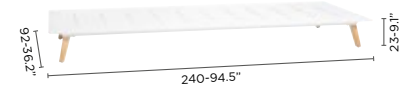

middle seat 120

end seats 120 (01, 02, 03, 04, 05)

footstool 120 (01, 02)

middle seat 240

end seats 240 (01, 02, 03, 04)

footstool 240

loungers (01, 02)

coffee table 120

coffee table 240

Metris

This comprehensive collection includes both tables, seating and lounging options, and even includes an outdoor bar element with optional teak top. Metris suits both larger settings as well as intimate dinner settings. Browse through bistro tables, dining tables and party tables, in high and low version, with matching chairs, benches and barstools.