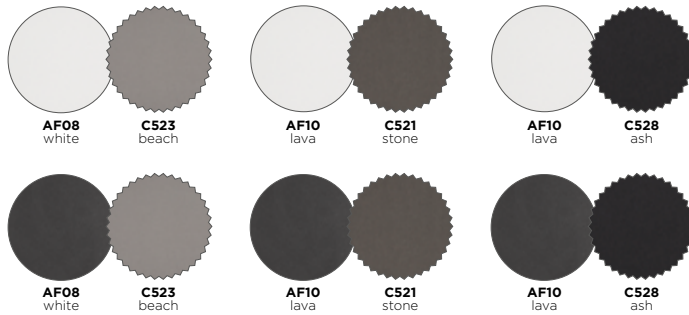

lounge chair – 2,5-seater – coffee table A – lounge

lounge chair — 2,5-seater — coffee table S — lounge

Cubic

MATERIALS

  frame: pca | cushion set: fabric (FDF)

 frame: pca | table top: ceramic (11mm/0.43")