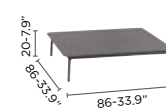

left corner double seat

right corner double end seat

right corner double seat

large footrest

medium footrest

coffee table Z

Link

As our most modular collection, Link offers infinite possibilities. With removable backrests and a light structure, both seating and tables can be switched up to match your own unique design. Its soft, rounded cushions, laminated fabric in twisted linen and elegant teak legs show the collection's remarkable eye for detail.

corner seat 240.03 — corner seat 240.04 — coffee table 120 A

lounger 120.01 — Easy Fit side table elite A

corner seat 240.01 – middle seat 120 – footstool 120.02 – Easy Fit side table ellips B – Easy Fit side tables elite S, A & B