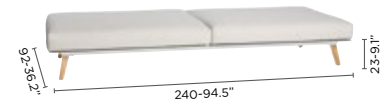

middle seat 120

end seats 120 (01, 02, 03, 04, 05)

footstool 120 (01, 02)

middle seat 240

end seats 240 (01, 02, 03, 04)

footstool 240

loungers (01, 02)

coffee table 120

coffee table 240

Metris

This comprehensive collection includes both tables, seating and lounging options, and even includes an outdoor bar element with optional teak top. Metris suits both larger settings as well as intimate dinner settings. Browse through bistro tables, dining tables and party tables, in high and low version, with matching chairs, benches and barstools.