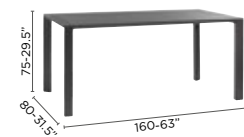

party table H

party table M

bar H

bar H with teak

dining table 160x160

dining table 80x80

coffee table S

low table A

high bistro table H

counter bistro table M

bistro table D

Selecta

What better way to spend your dinner than with friends, family or guests? Selecta offers a wide range of tables in a variety of sizes with ceramic tops: from the extendable table, which seats up to 12 people, to the cosy and practical bistro tables, available in 3 heights. Finish off your seating area with a range of dining and lounge chairs.