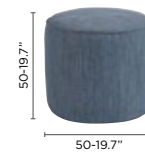

round pouf 50xR