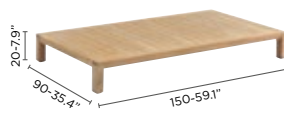

Natural

MATERIALS

frame + table top: teak

HFTK
natural teak

2H43
natural teak