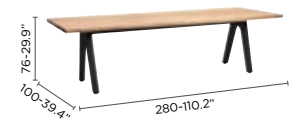

FEATURES

standard water
repellent finishing

adjustable feet
on tables

bench 340x40

dining table 340x100

bench 280x100

dining table 280x100

bench 240x100