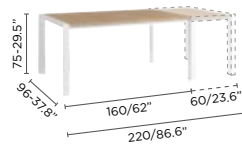

counter bistro table M