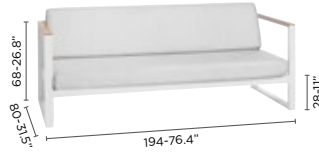

velcro fixation
for seat cushions

connecting
device incl.

lounge chair

3-seater

left double seat

right double seat

large middle seat

small middle seat