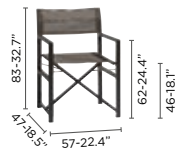

folding director's chair

optional teak armrest