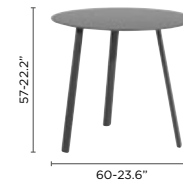

side table plus B

side table unit B

side table elite S 80xR (36h)

side table elite A 60xR (28h)

side table elite C 60xR (56,5h)

side table elite B 42xR (44h)

A close-up photograph of three decorative cushions on a blue sofa. The cushions are in shades of light blue, textured grey, and tan. The sofa has a large white star pattern on it. The text 'make your outdoor space' is centered in the upper half of the image.