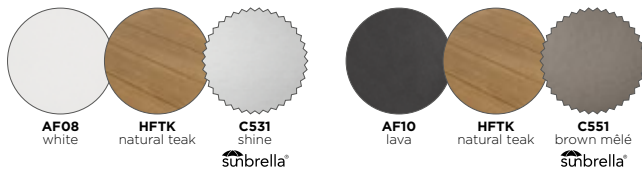

Add a warm touch to your outdoor setting with a teak detail.

lounge chair — 3-seater — large footrest — Metris coffee table S — Metris low table A

Landscape Teak

MATERIALS

frame: pca | finishing: teak | cushion set: fabric (FDF)