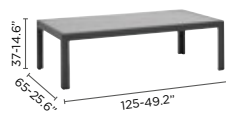

lounge chair

2,5-seater

small middle seat