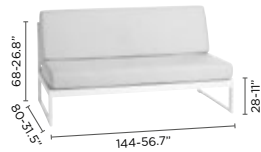

velcro fixation
for seat cushions

connecting
device incl.

lounge chair

3-seater

left double seat

right double seat

large middle seat

small middle seat