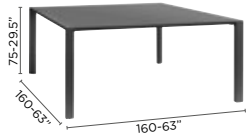

party table H

party table M

bar H

bar H with teak

dining table 160x160

dining table 80x80

coffee table S

low table A

high bistro table H

counter bistro table M

bistro table D

Selecta

What better way to spend your dinner than with friends, family or guests? Selecta offers a wide range of tables in a variety of sizes with ceramic tops: from the extendable table, which seats up to 12 people, to the cosy and practical bistro tables, available in 3 heights. Finish off your seating area with a range of dining and lounge chairs.