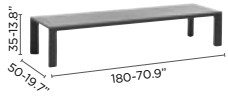

party table H

party table M

bar H

bar H with teak

dining table 160x160

dining table 80x80

coffee table S

low table A

high bistro table H

counter bistro table M

bistro table D

Selecta

What better way to spend your dinner than with friends, family or guests? Selecta offers a wide range of tables in a variety of sizes with ceramic tops: from the extendable table, which seats up to 12 people, to the cosy and practical bistro tables, available in 3 heights. Finish off your seating area with a range of dining and lounge chairs.