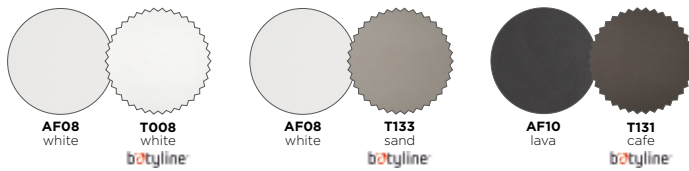

MATERIALS

frame: pca | fabric: textylene (FDF)