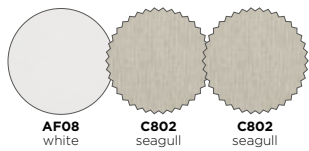

lounge chair — 2,5-seater — coffee table S — Easy Fit side table plus B

lounge chair — lounger — Easy Fit side table plus B

lounge chair – 2,5-seater – coffee table S

Switch Fabric

MATERIALS

 frame: pca | finishing: fabric | cushion set: fabric (FDF)