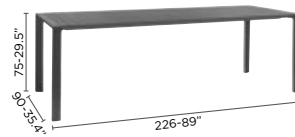

dining table 160x80