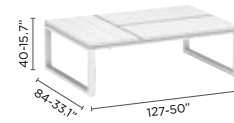

lounge chair

3-seater

left double seat