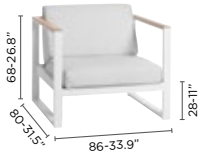

velcro fixation
for seat cushions

connecting
device incl.

lounge chair

3-seater

left double seat

right double seat

large middle seat

small middle seat