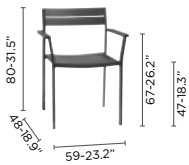

FEATURES

stackable chairs

double layer on
loungers

wheels on
loungers

velcro fixation
for seat cushions

dining armchair
optional teak armrest

barstool 78h

barstool 62h