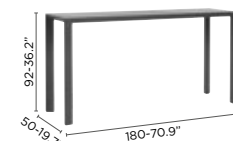

party table H

party table M

bar H

bar H with teak

dining table 160x160

dining table 80x80

coffee table S

low table A

high bistro table H

counter bistro table M

bistro table D

Selecta

What better way to spend your dinner than with friends, family or guests? Selecta offers a wide range of tables in a variety of sizes with ceramic tops: from the extendable table, which seats up to 12 people, to the cosy and practical bistro tables, available in 3 heights. Finish off your seating area with a range of dining and lounge chairs.