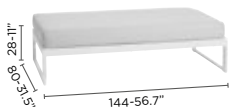

lounge chair

3-seater

left double seat