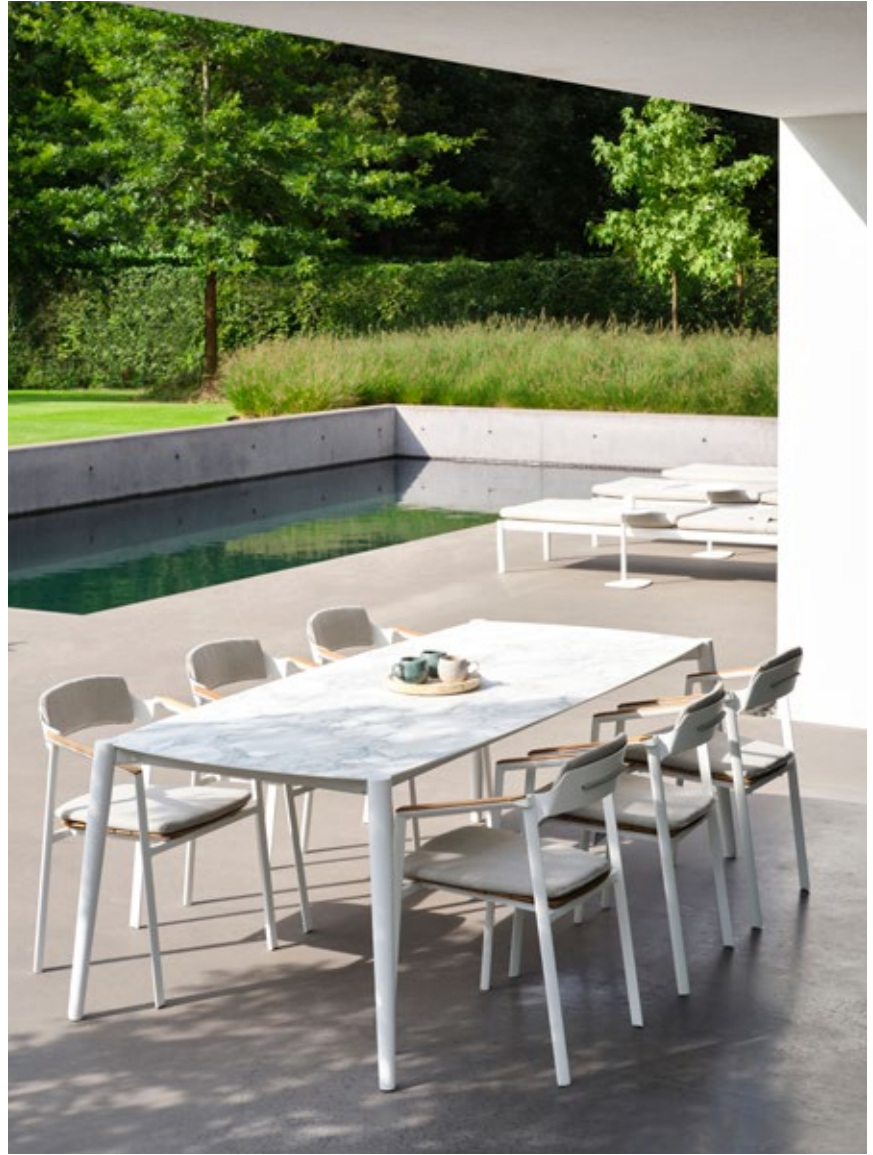

dining table 240x100

Icon

The design of the Icon collection stands out. The frame of both table and chairs come in lava or white. The table, available in 3 sizes, features rounded corners and outward standing conical legs, combined with a ceramic table top in carrara white or coal black.