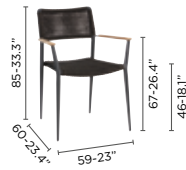

dining armchair

2-seater