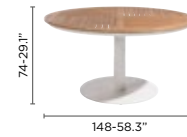

high bistro table H

counter bistro table M

bistro table D

Natural

The Natural collection brings so much to the table. Available in different heights and sizes, these teak tables form the perfect match for other aluminium collections. Square or rectangular? It's your call. Play around with contrasting sizes for a personalised effect. A complete offer from coffee and lounge tables to long dining tables that seat up to 12 people.