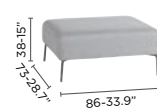

coffee table Z