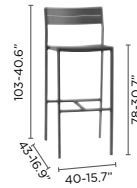

FEATURES

stackable chairs

double layer on
loungers

wheels on
loungers

velcro fixation
for seat cushions

dining armchair
optional teak armrest

barstool 78h

barstool 62h