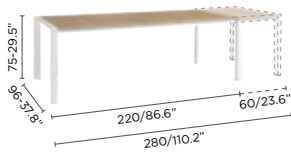

extendable table 220-280x96

high bistro table H

extendable table 160-220x96