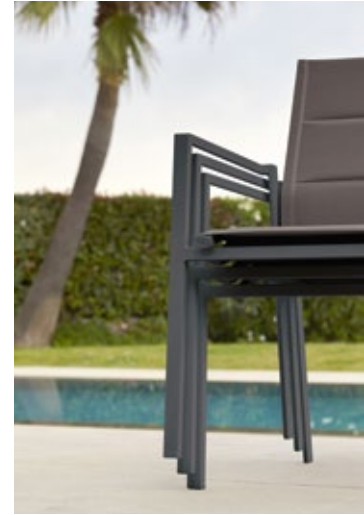

dining armchair — dining table 313x90 — Sunset small footstool