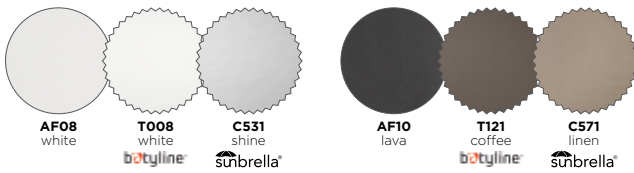

MATERIALS

frame: pca | finishing: textylene | cushion set: fabric (FDF)