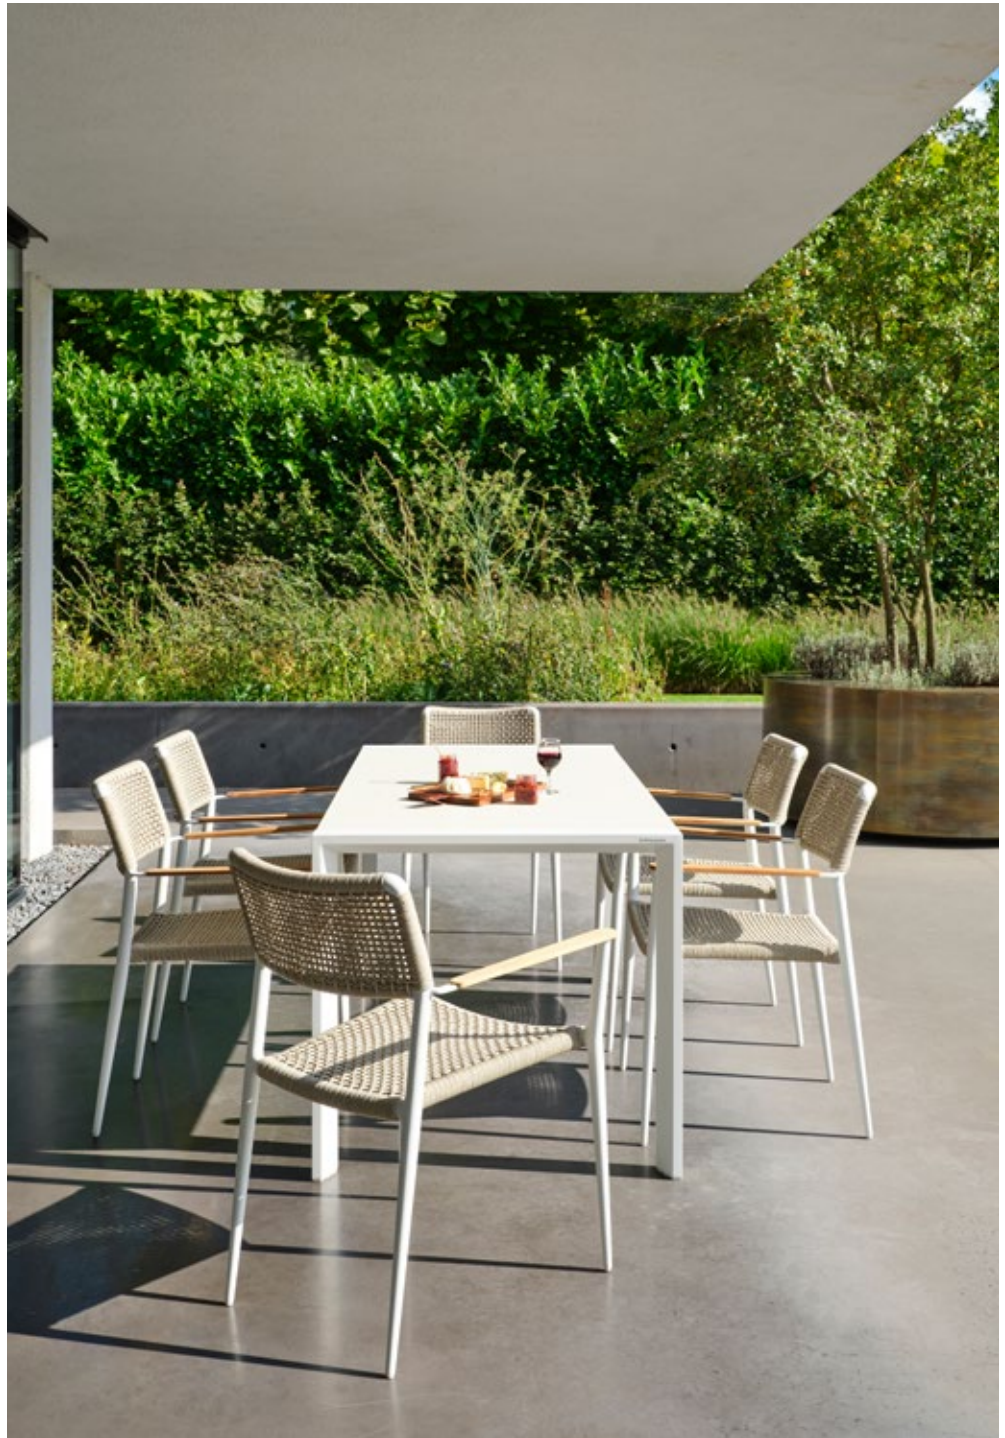

dining armchair — Selecta dining table 160x80