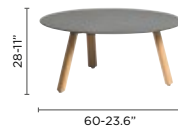

side table plus B

side table unit B

side table elite S 80xR (36h)

side table elite A 60xR (28h)

side table elite C 60xR (56,5h)

side table elite B 42xR (44h)

A close-up photograph of three decorative cushions on a blue sofa. The cushions are in shades of light blue, textured grey, and tan. The sofa has a large white star pattern on it. The text 'make your outdoor space' is centered in the upper half of the image.