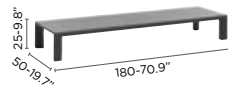

party table H

party table M

bar H

bar H with teak

dining table 160x160

dining table 80x80

coffee table S

low table A

high bistro table H

counter bistro table M

bistro table D

Selecta

What better way to spend your dinner than with friends, family or guests? Selecta offers a wide range of tables in a variety of sizes with ceramic tops: from the extendable table, which seats up to 12 people, to the cosy and practical bistro tables, available in 3 heights. Finish off your seating area with a range of dining and lounge chairs.