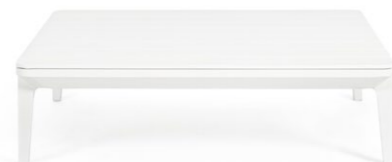

Matrix

(Dim 174a | 99b |
73h | 40.5h1)
moq 1 | inner 1 |
master 1

(Dim 99a | 99b | 33h)
moq 1 | inner 1 |
master 1