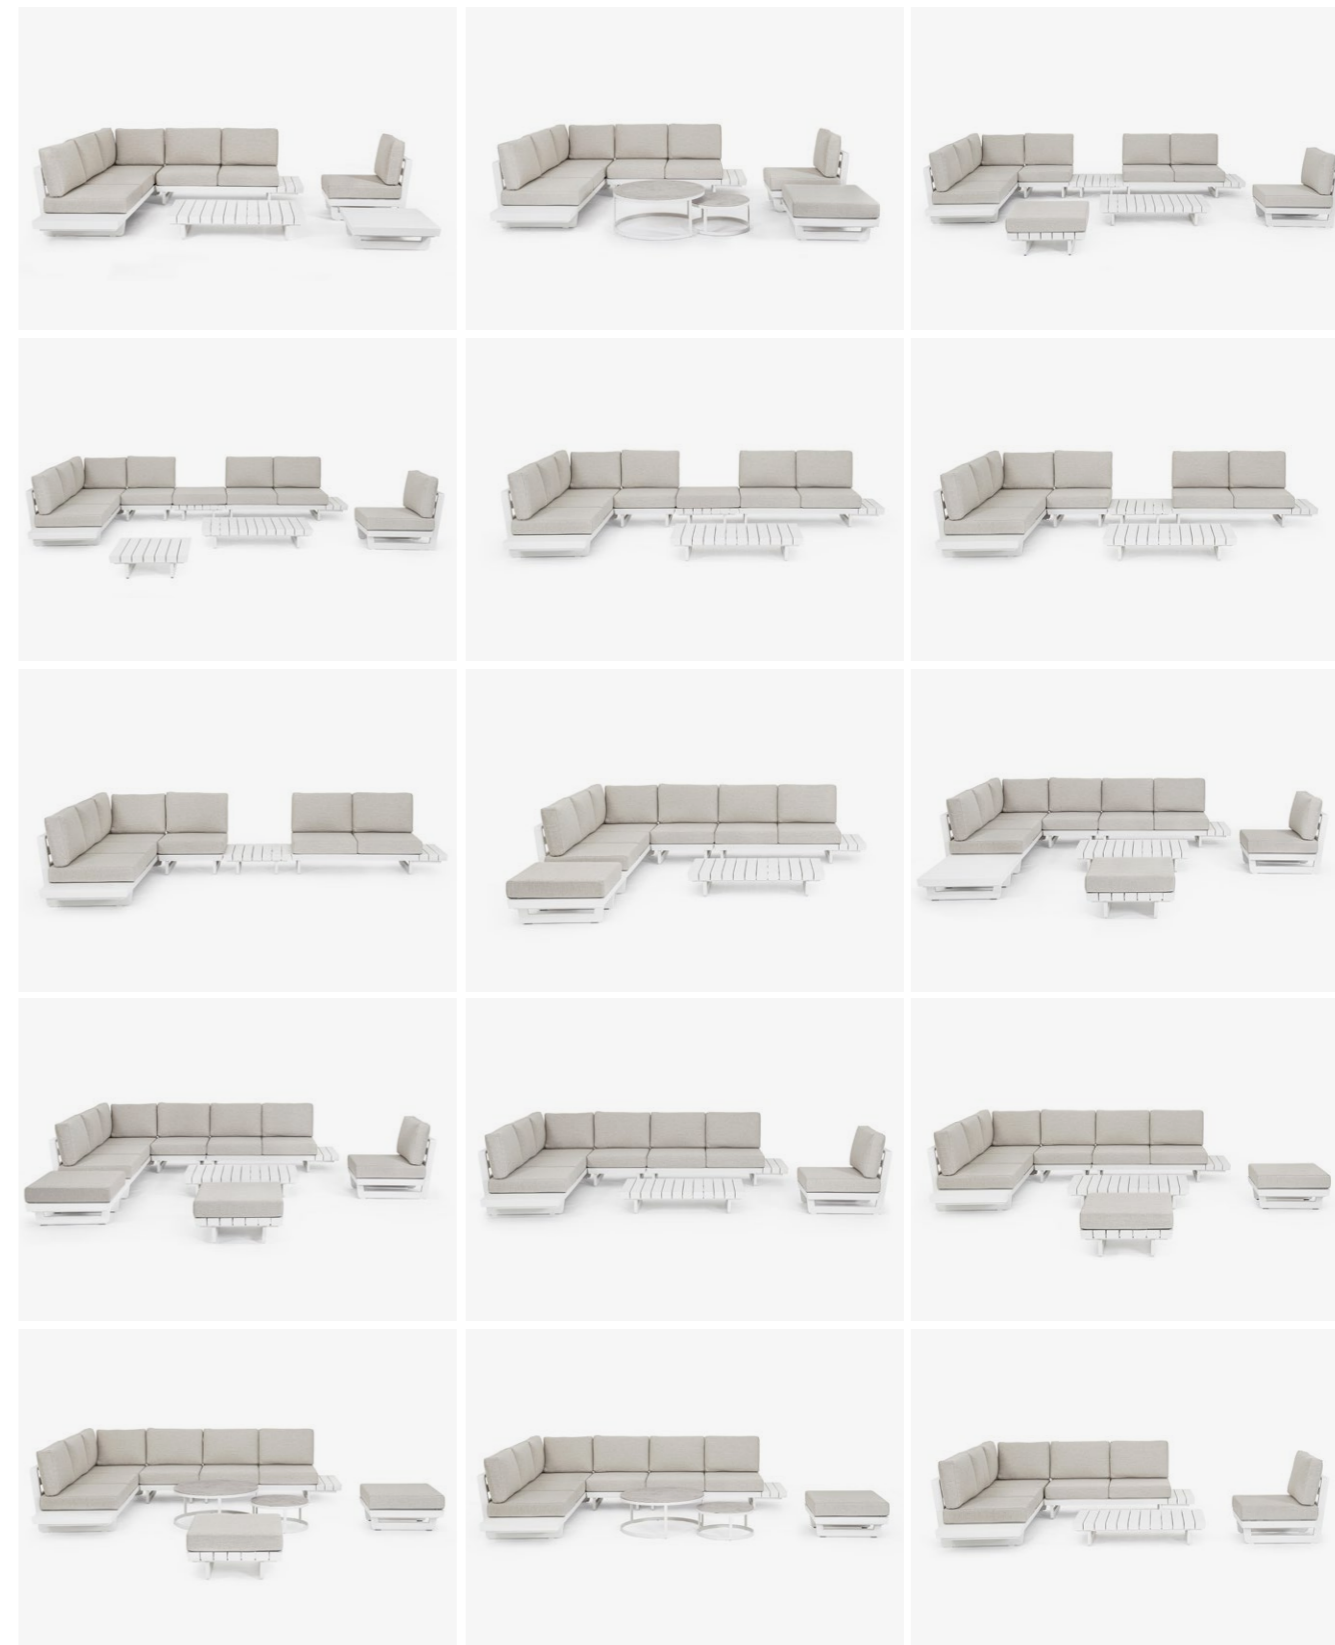

CONTRACT SELECTION

Cod 0663436
LETTINO SINGOLO C-C
C-R INFINITY AN WG21
| INFINITY CH WG21 S.
SUNLOUNGER W-CU
W-WH
(Dim 72a | 195b | 95h | 34h1)
moq 2 | inner 2 | master 2

CONTRACT SELECTION

Cod 0663437
LETTINO DOPPIO C-C
C-R INFINITY AN WG21
| INFINITY CH WG21 D.
SUNLOUNGER W-CU
W-WH
(Dim 142a | 195b | 95h | 34h1)
moq 1 | inner 1 | master 1